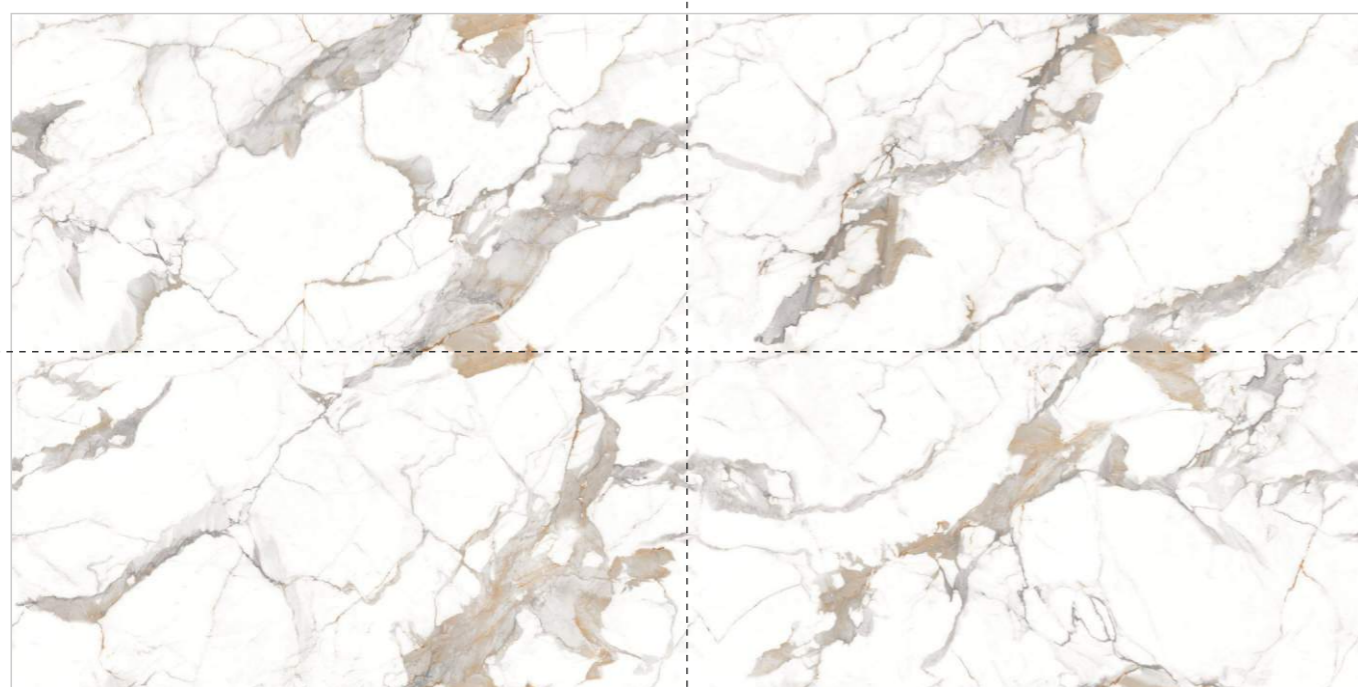

FINISH : Polished Surface

DESIGN VARIANT : 4 Randoms

STATUARIO WHITE

SIZE : 600x1200mm

FINISH : Polished Surface

DESIGN VARIANT : 4 Randoms

CASA IVORY

SIZE : 600x1200mm