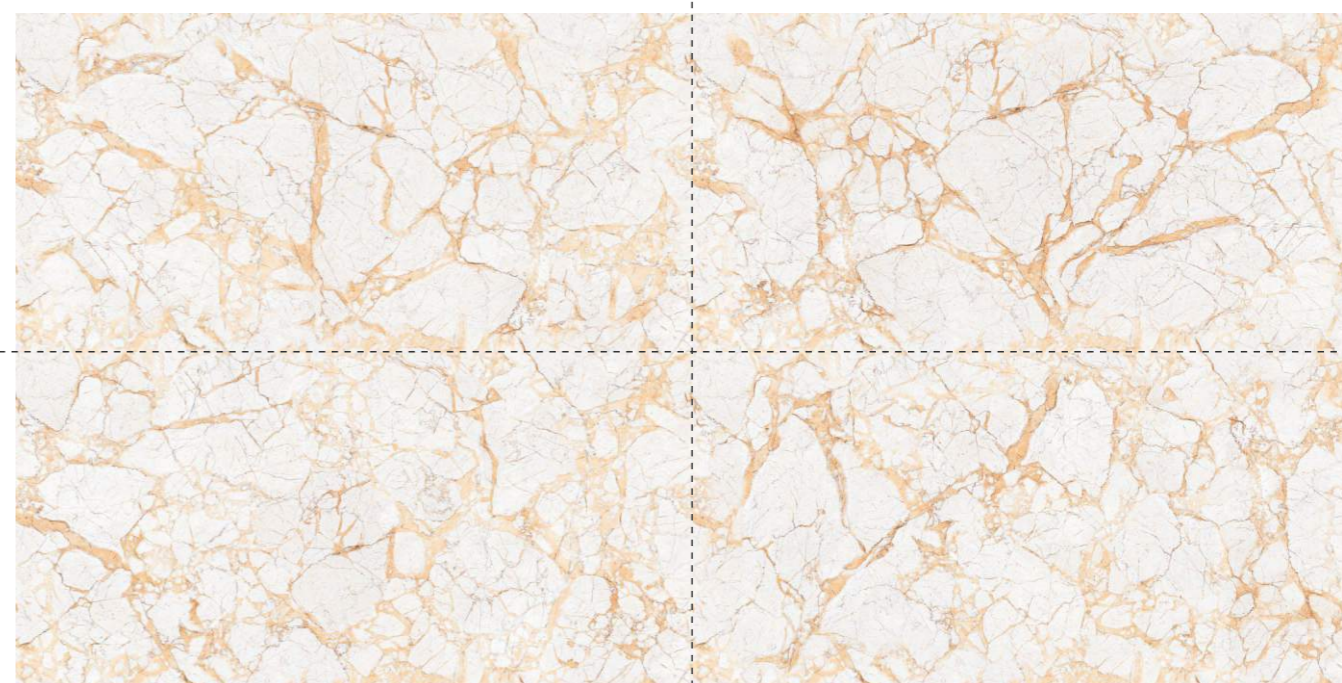

FINISH : Polished Surface

DESIGN VARIANT : 4 Randoms

NOVA BEIGE

SIZE : 600x1200mm

FINISH : Polished Surface

DESIGN VARIANT : 4 Randoms

ELIZA NATURAL

SIZE : 600x1200mm