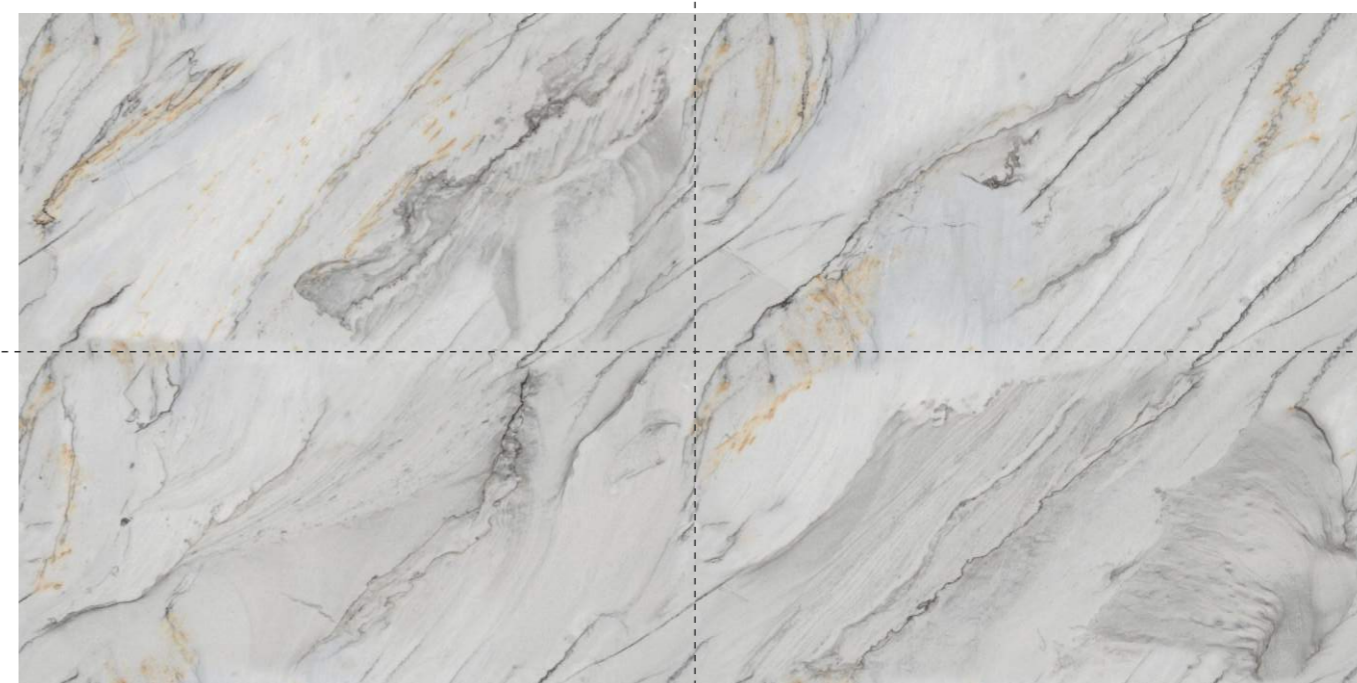

LUMOS MARRON

SIZE : 600x1200mm

FINISH : Polished Surface

DESIGN VARIANT : 4 Randoms