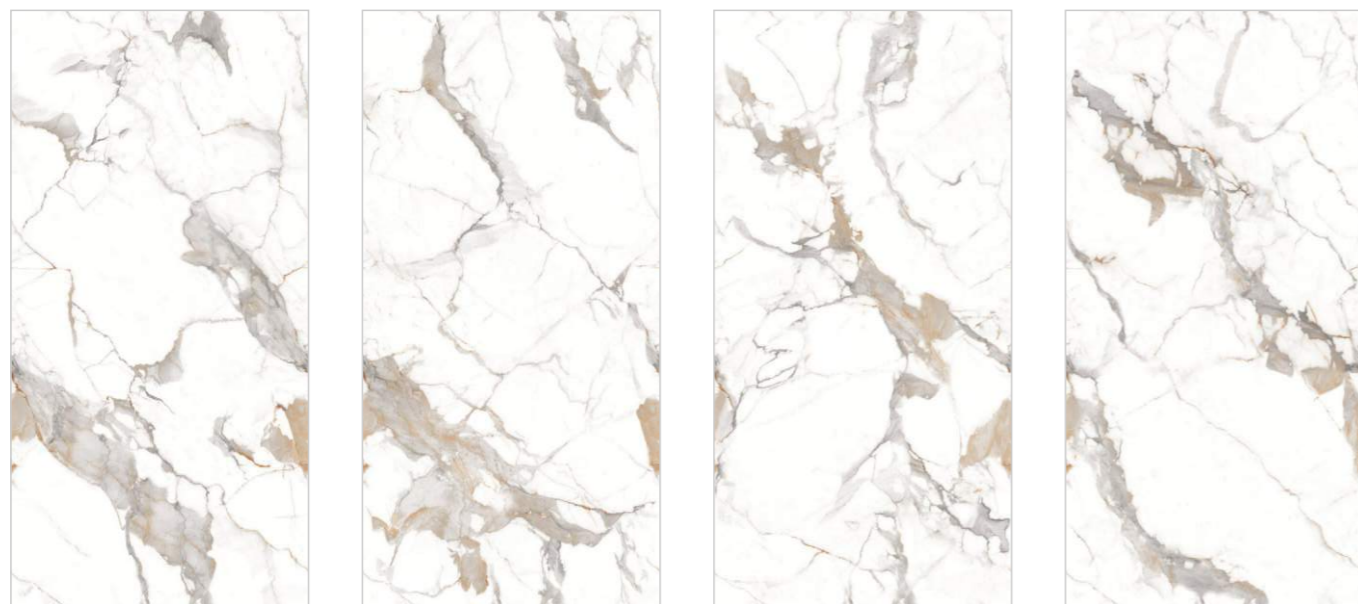

FINISH : Polished Surface

DESIGN VARIANT : 4 Randoms

STATUARIO WHITE

SIZE : 600x1200mm

FINISH : Polished Surface

DESIGN VARIANT : 4 Randoms

CASA IVORY

SIZE : 600x1200mm