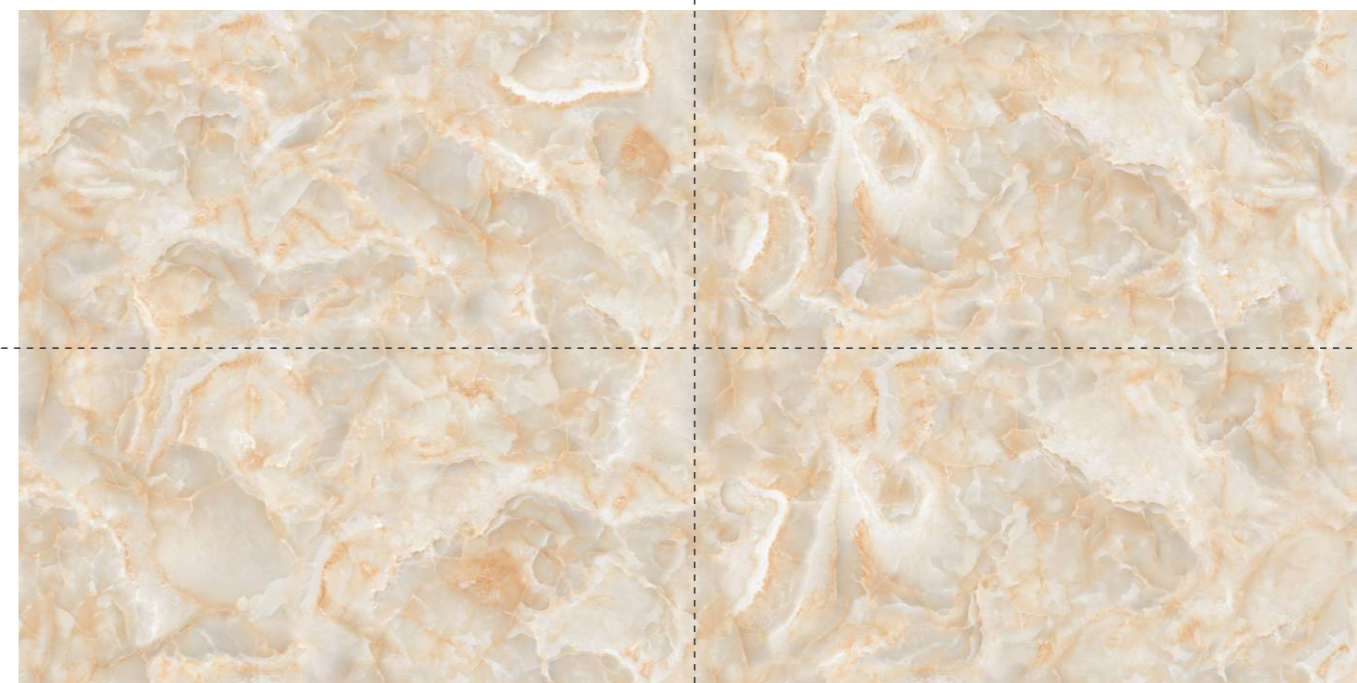

BERLIN BEIGE

SIZE : 600x1200mm

FINISH : Polished Surface

DESIGN VARIANT : 4 Randoms