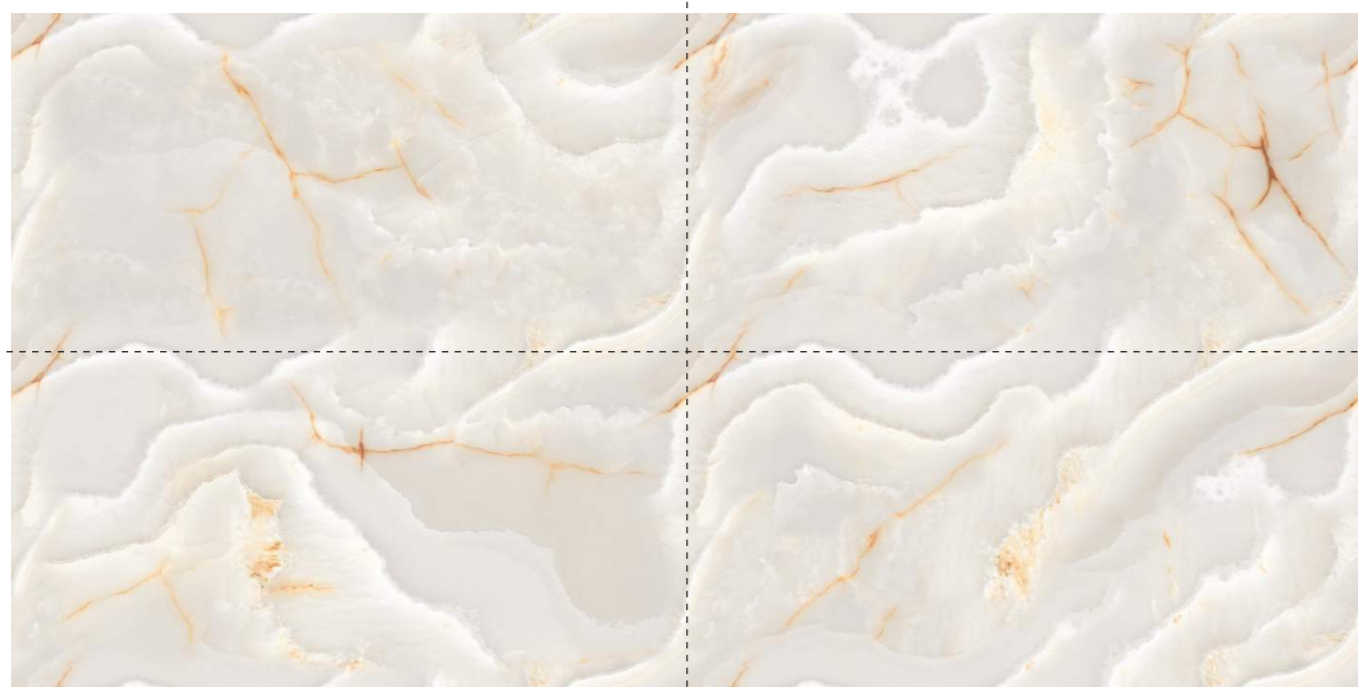

ELIZA NATURAL

SIZE : 600x1200mm

FINISH : Polished Surface

DESIGN VARIANT : 4 Randoms