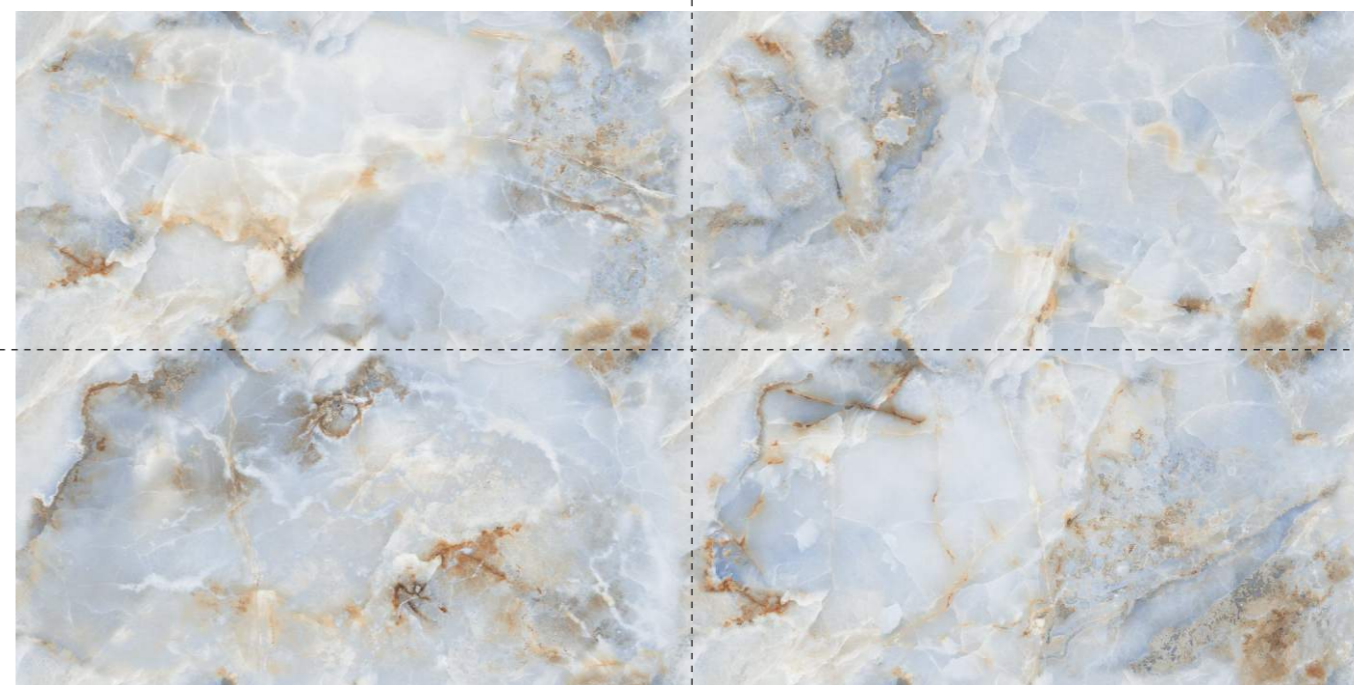

FINISH : Polished Surface

DESIGN VARIANT : 4 Randoms

VOLAKAS BLUE

SIZE : 600x1200mm

FINISH : Polished Surface

DESIGN VARIANT : 4 Randoms

VOLAKAS CREMA

SIZE : 600x1200mm