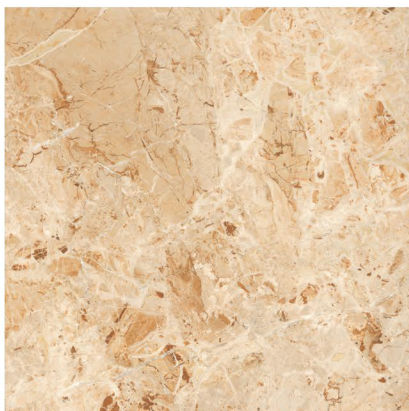

1200 x 1200 mm

CONCEPT OF BRECCIA AURORA

1200 x 1200 mm

BRECCIA AURORA

1200 x 1200

RANDOM

HG
HIGH GLOSS

1200 x 1200 mm