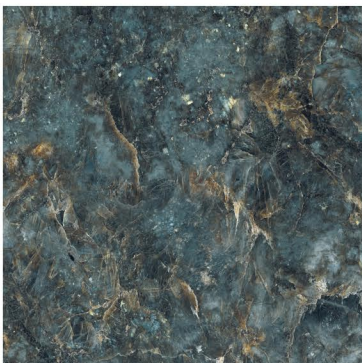

 **dureza**
GRANITO

1200x1200 —

**next
generation
marble
slab**

1200x1200mm
120x120cm

fantastic format

Taking into account the new demands of the world of architecture and interior design, Our launches new formats of slim slab marble tiles in large dimensions with the additions of 1200x1200mm expanding its range of technical solutions & innovation for better lifestyle.

1200 x 1200 mm

ALMOND GREEN

RANDOM

SP. COLOUR

1200 x 1200 mm

AQUAMARINA

RANDOM

SP. COLOUR