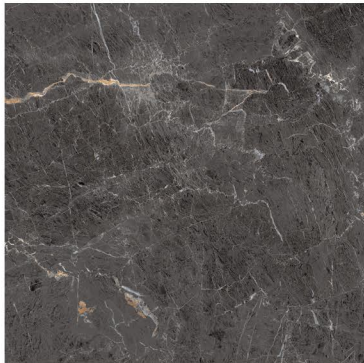

OSIRIS GREY

RANDOM