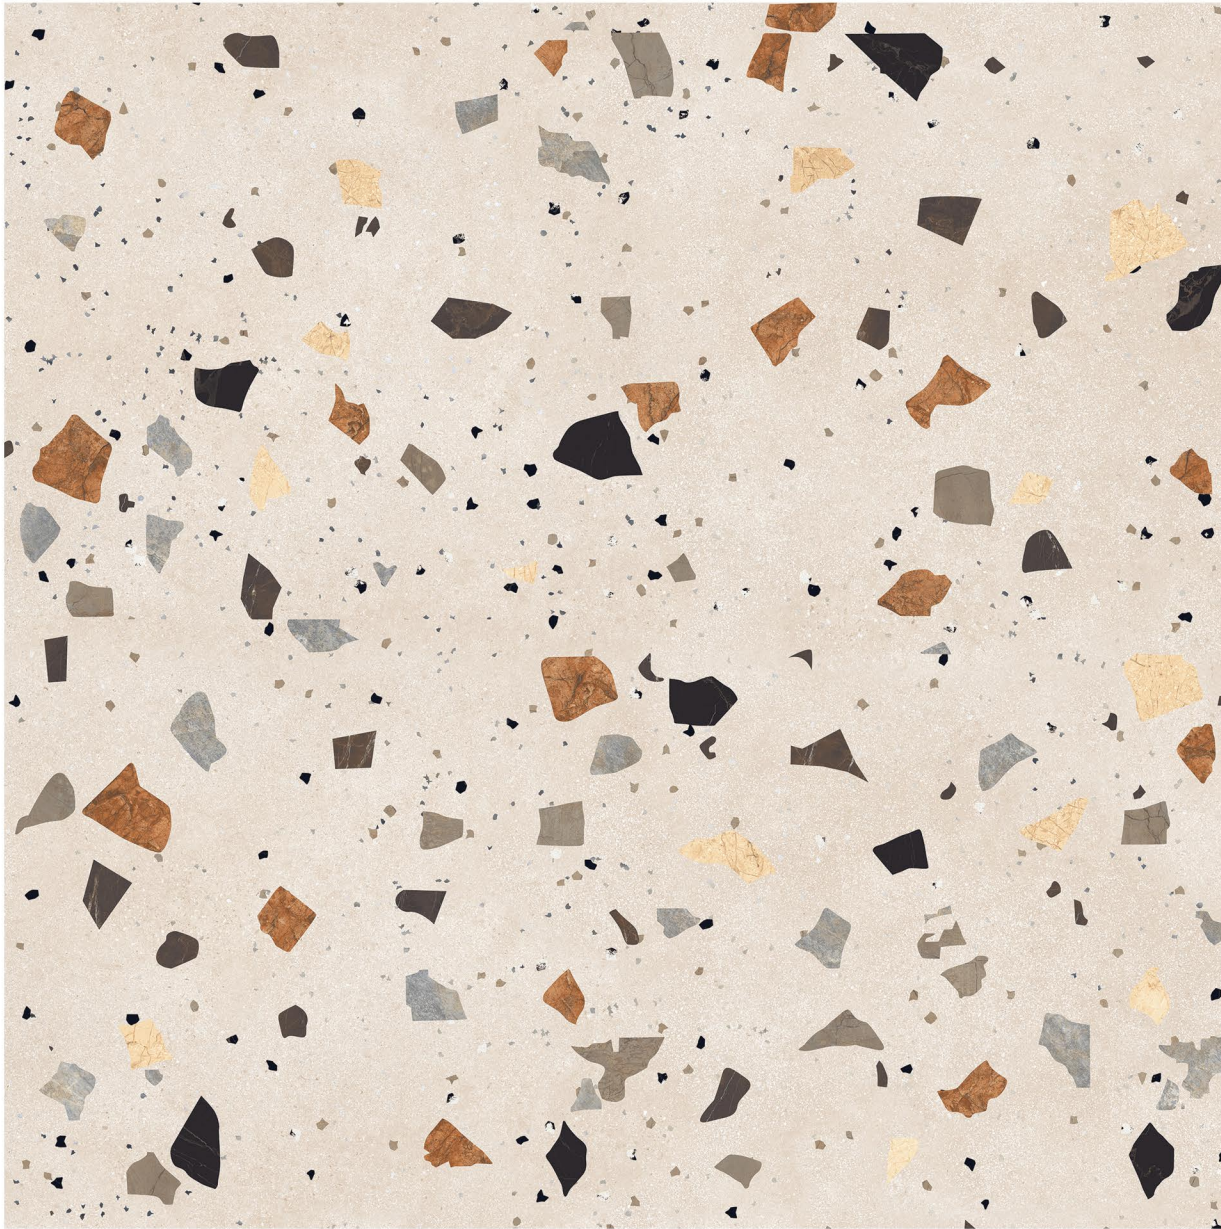

RANDOM

R
RUSTIC

1200 x 1200 mm

ureza
GRANITO

CONCEPT OF TERRAZZO CARMEL

1200 x 1200 mm

TERRAZZO CARMEL

12000 x 12000