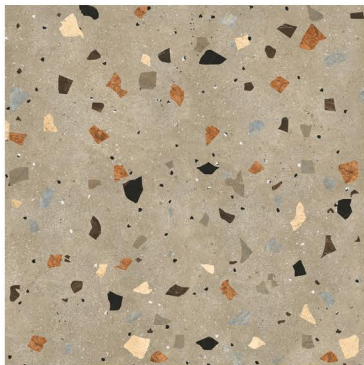

RANDOM

R
RUSTIC

1200 x 1200 mm

TERRAZZO VERDE

RANDOM

R
RUSTIC

1200 x 1200 mm

TROYAL BEIGE