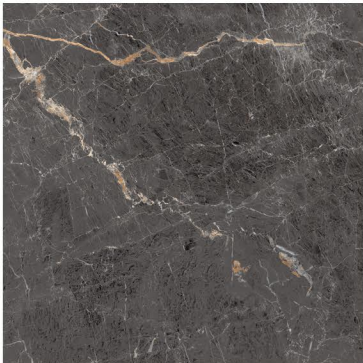

OSIRIS GREY

RANDOM