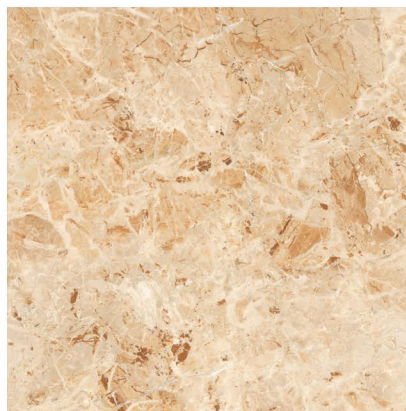

1200 x 1200 mm

CONCEPT OF BRECCIA AURORA

1200 x 1200 mm

BRECCIA AURORA

1200 x 1200

RANDOM

HG
HIGH GLOSS

1200 x 1200 mm