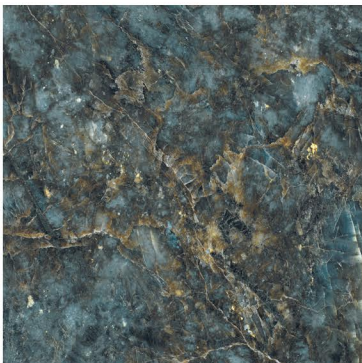

 **dureza**
GRANITO

1200x1200 —

**next
generation
marble
slab**

1200x1200mm
120x120cm

fantastic format

Taking into account the new demands of the world of architecture and interior design, Our launches new formats of slim slab marble tiles in large dimensions with the additions of 1200x1200mm expanding its range of technical solutions & innovation for better lifestyle.

1200 x 1200 mm

ALMOND GREEN

RANDOM

SP. COLOUR

1200 x 1200 mm

AQUAMARINA

RANDOM

SP. COLOUR