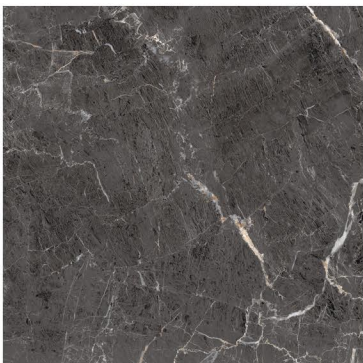

OSIRIS GREY

RANDOM