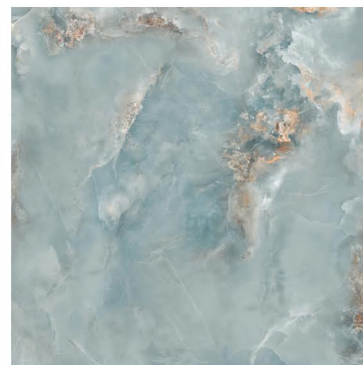

1200 x 1200 mm

ALMOND GREEN

RANDOM

SP. COLOUR

1200 x 1200 mm

AQUAMARINA

RANDOM

SP. COLOUR