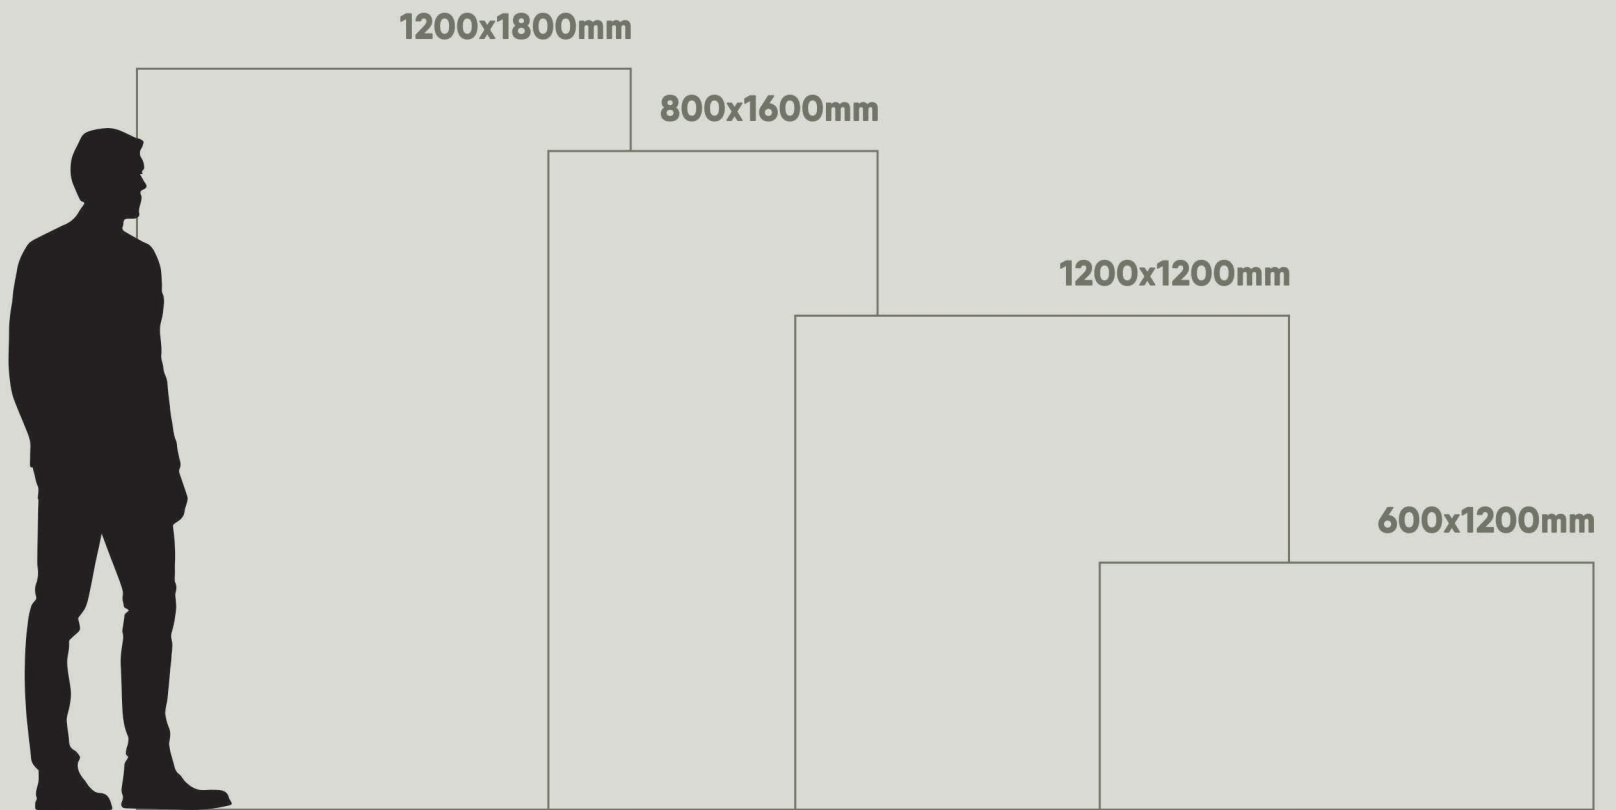

 **dureza**
GRANITO

1200x1200 —

**next
generation
marble
slab**

1200x1200mm
120x120cm

fantastic format

Taking into account the new demands of the world of architecture and interior design, Our launches new formats of slim slab marble tiles in large dimensions with the additions of 1200x1200mm expanding its range of technical solutions & innovation for better lifestyle.

1200 x 1200 mm

ALEXA CREMA

RANDOM

1200 x 1200 mm

 **dureza**
GRANITO

CONCEPT OF ALEXA GREY

1200 x 1200 mm

ALEXA GREY

RANDOM

R
RUSTIC

1200 x 1200 mm

ureza
GRANITO

CONCEPT OF BERKANE BEIGE

1200 x 1200 mm

BERKANE BEIGE

12000 x 12000

RANDOM

1200 x 1200 mm

ureza
GRANITO

CONCEPT OF TROYAL BIANCO

1200 x 1200 mm

TROYAL BIANCO

12000 x 12000

RANDOM