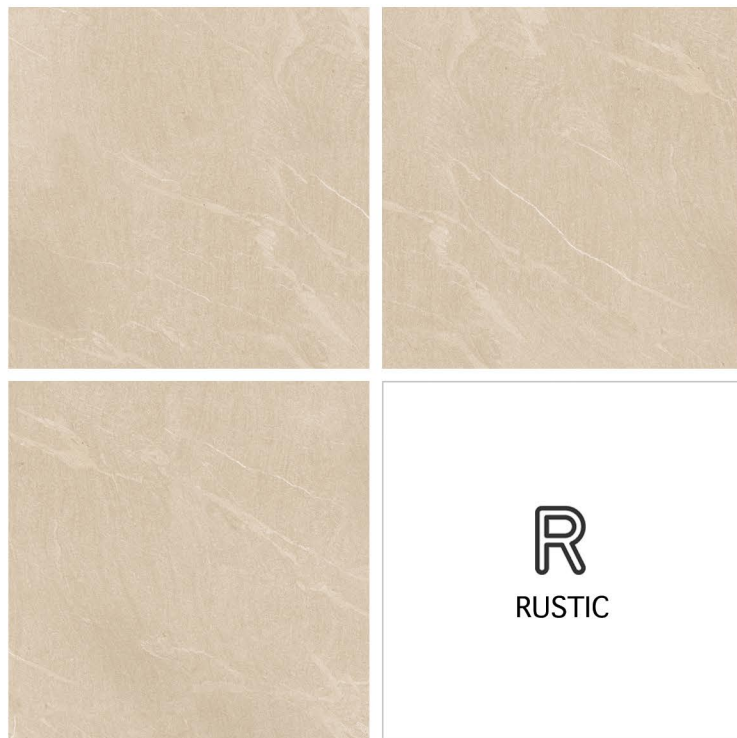

1200 x 1200 mm

TROYAL BEIGE

RANDOM