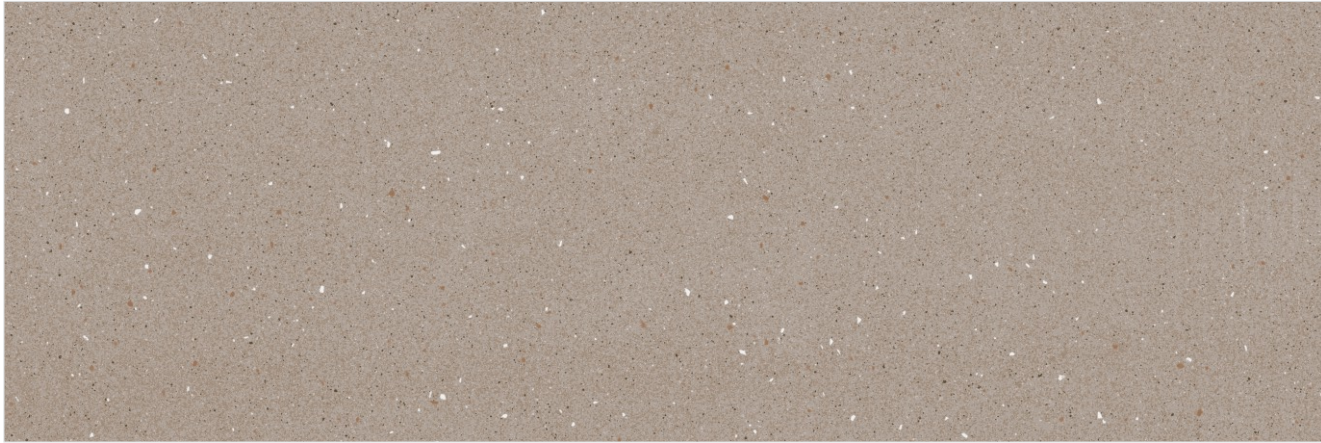

Step & Riser

Wash Basin
Top

Table Top

Pearl Barley

Size
800x2400mm

Thickness
15mm

Finish
Glossy

Typology
Fullbody Flakes