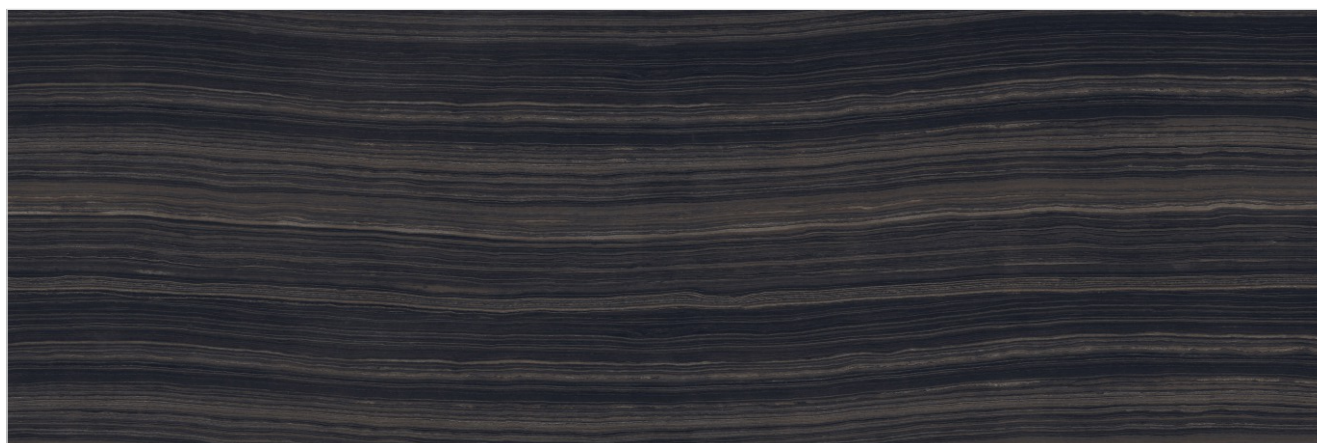

Kitchen Unit Top

Flooring Heavy Traffic Area

Step & Riser

Wash Basin Top

Table Top

Thunder Black

Tobacco Brown

<u>Size</u>	<u>Thickness</u>	<u>Finish</u>	<u>Typology</u>	Face 1
800x2400mm	15mm	Glossy	Colorbody	