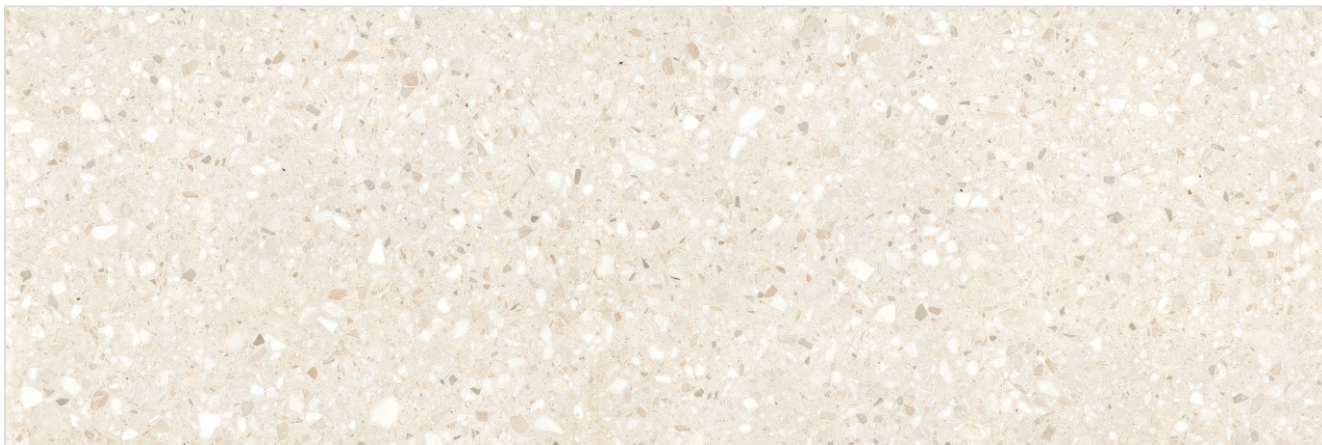

Cosmic Beige

<u>Size</u>	<u>Thickness</u>	<u>Finish</u>	<u>Typology</u>	Face 1
800x2400mm	15mm	Glossy	Colorbody	

B
E
I
G
E
B
O
D
Y