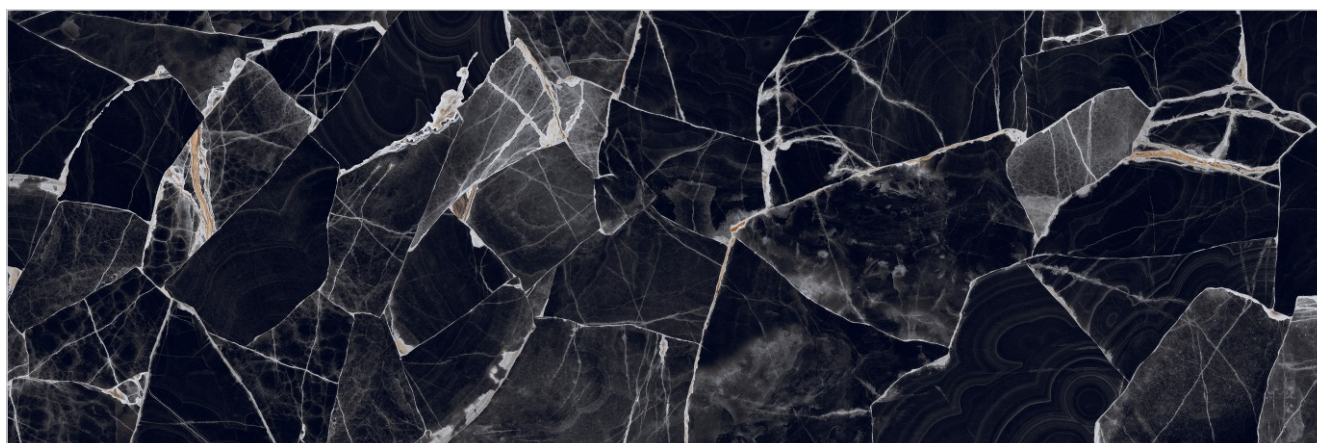

Taurus Black

Size
800x2400mm

Thickness
15mm

Finish
Glossy

Typology
Colorbody

Face 1