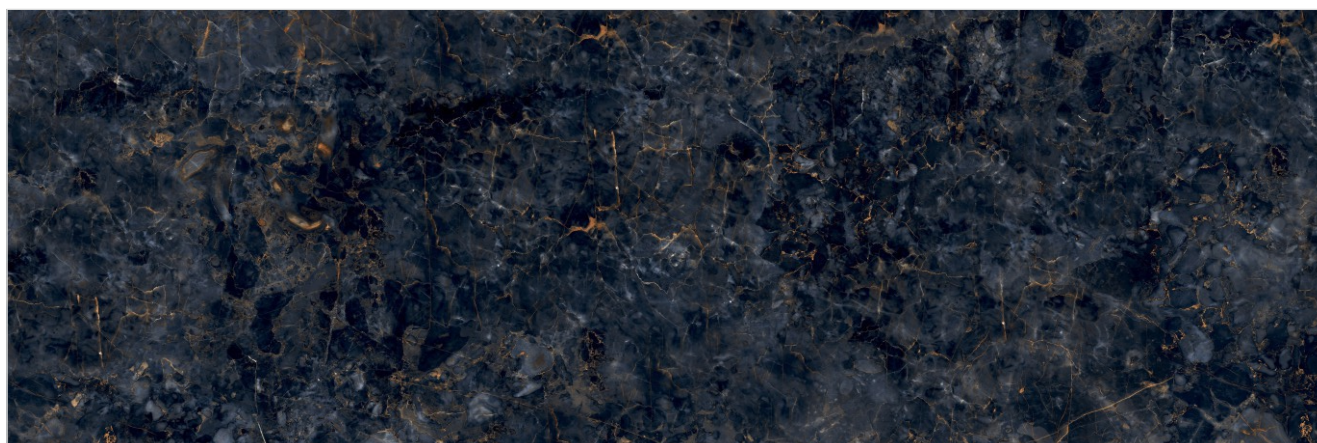

Wash Basin Top

Table Top

Opal Blue

Sonata Black

Size
800x2400mm

Thickness
15mm

Finish
Glossy

Typology
Colorbody