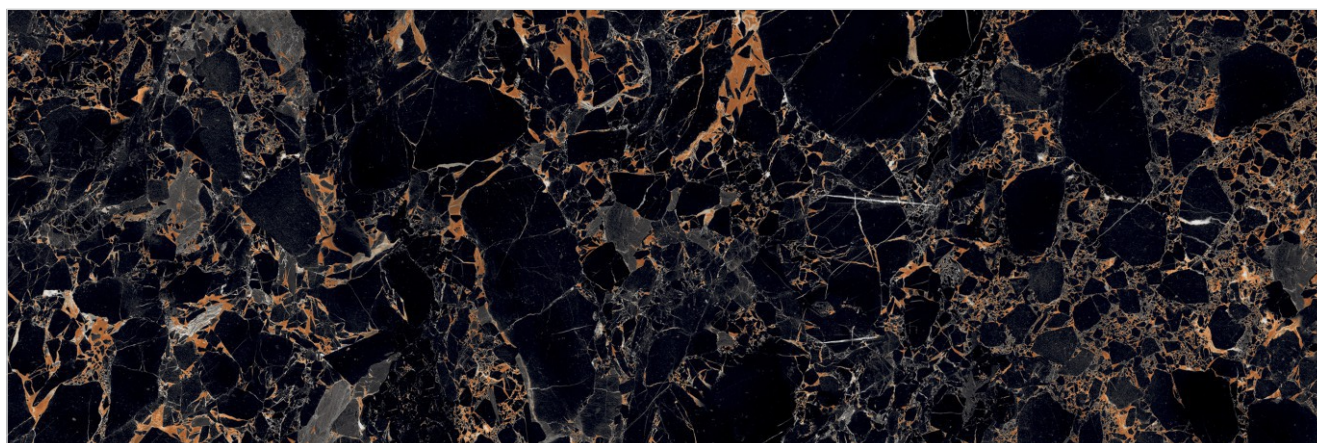

Thunder Black

Size
800x2400mm

Thickness
15mm

Finish
Glossy

Typology
Colorbody

Face 2

BLACK BODY