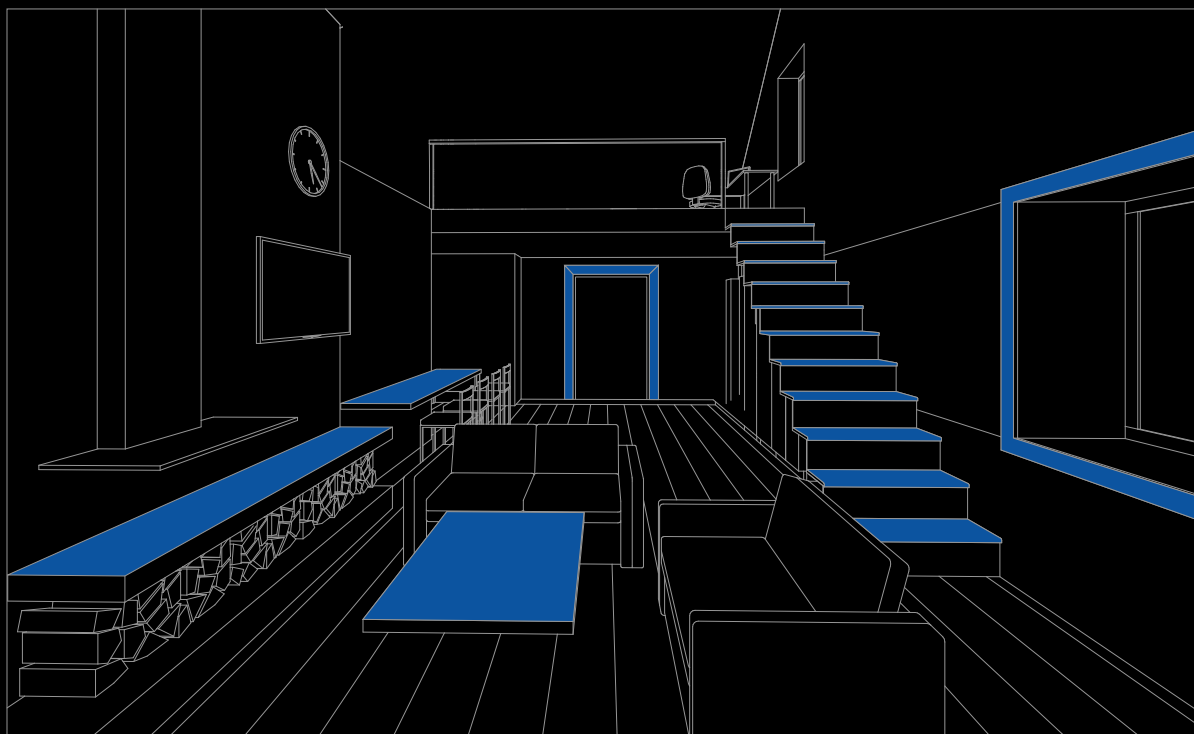

FULLBODY

APPLICATIONS