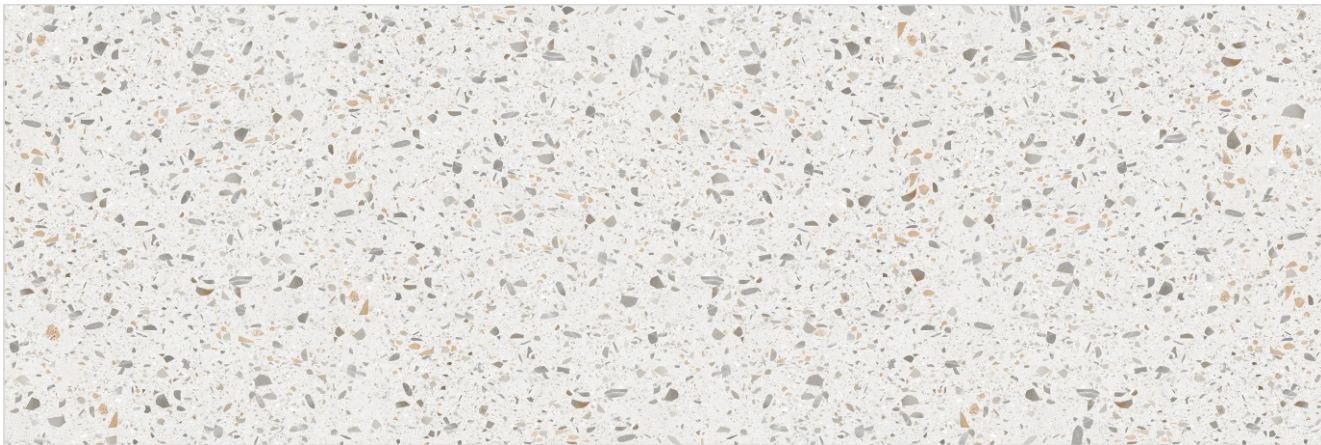

White Topaz

Size
800x2400mm

Thickness
15mm

Finish
Glossy

Typology
Colorbody

Face 1