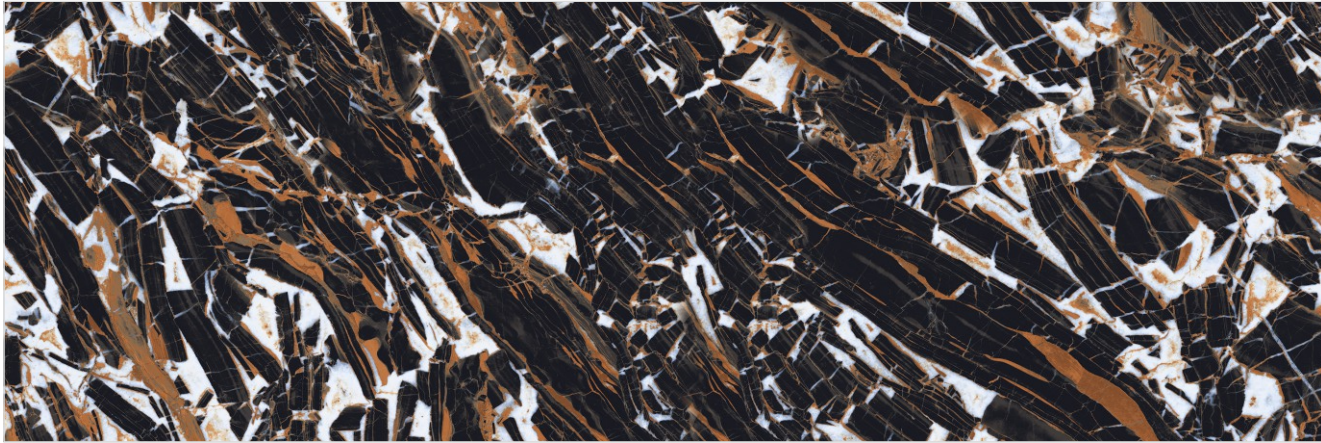

BLACK COLOR BODY

AN IMPRESSIVE
IMPACT
GIVEN BY
CLASSY SHADES

Black Tiger

<u>Size</u>	<u>Thickness</u>	<u>Finish</u>	<u>Typology</u>	Face 1
800x2400mm	15mm	Glossy	Colorbody	

Blue Diamond

<u>Size</u>	<u>Thickness</u>	<u>Finish</u>	<u>Typology</u>	Face 3
800x2400mm	15mm	Glossy	Colorbody	