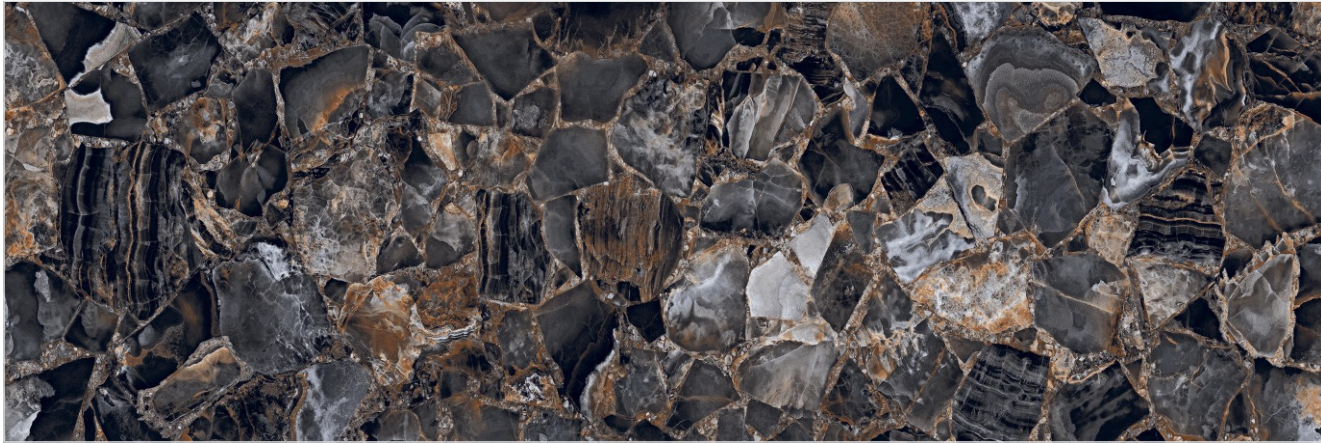

Wash Basin Top

Table Top

Cosmos Black

Emirald Quartz

Size
800x2400mm

Thickness
15mm

Finish
Glossy

Typology
Colorbody