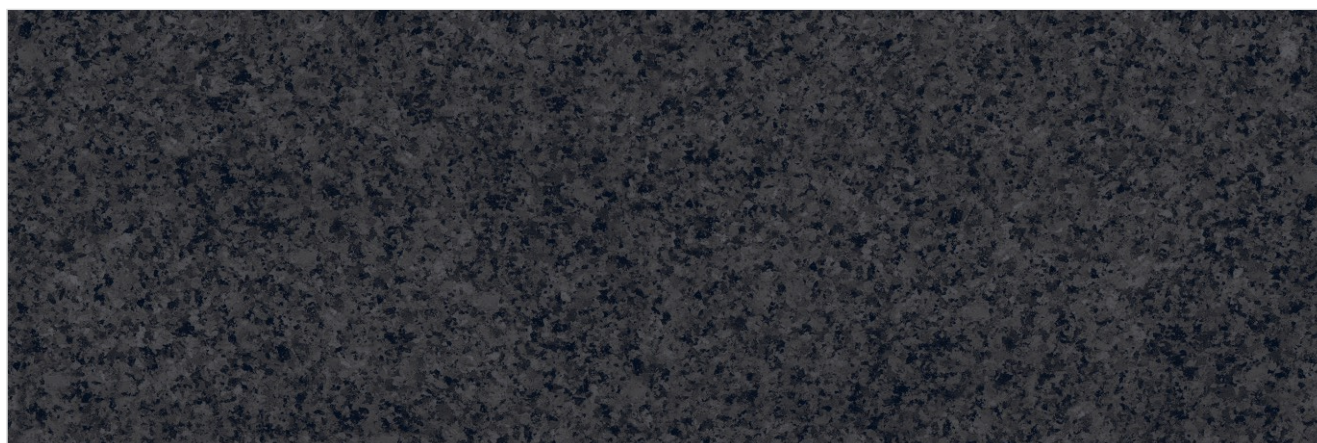

Kitchen Unit Top

Flooring Heavy Traffic Area

Step & Riser

Wash Basin Top

Table Top

Emerald Quartz

Mushroom Black

Size
800x2400mm