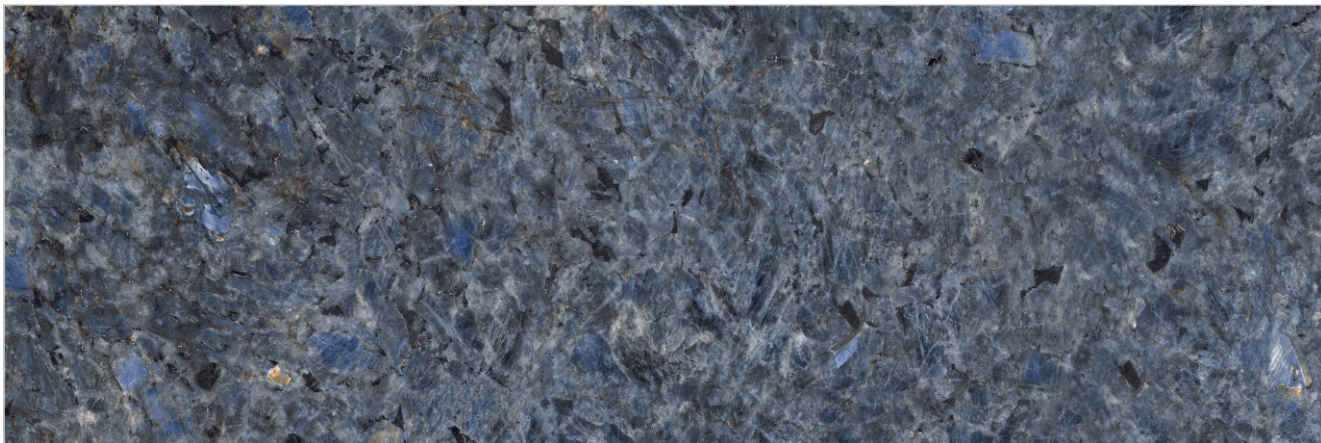

BLACK COLOR BODY

AN IMPRESSIVE
IMPACT
GIVEN BY
CLASSY SHADES

Black Tiger

<u>Size</u>	<u>Thickness</u>	<u>Finish</u>	<u>Typology</u>	Face 1
800x2400mm	15mm	Glossy	Colorbody	

Blue Diamond

<u>Size</u>	<u>Thickness</u>	<u>Finish</u>	<u>Typology</u>	Face 3
800x2400mm	15mm	Glossy	Colorbody	