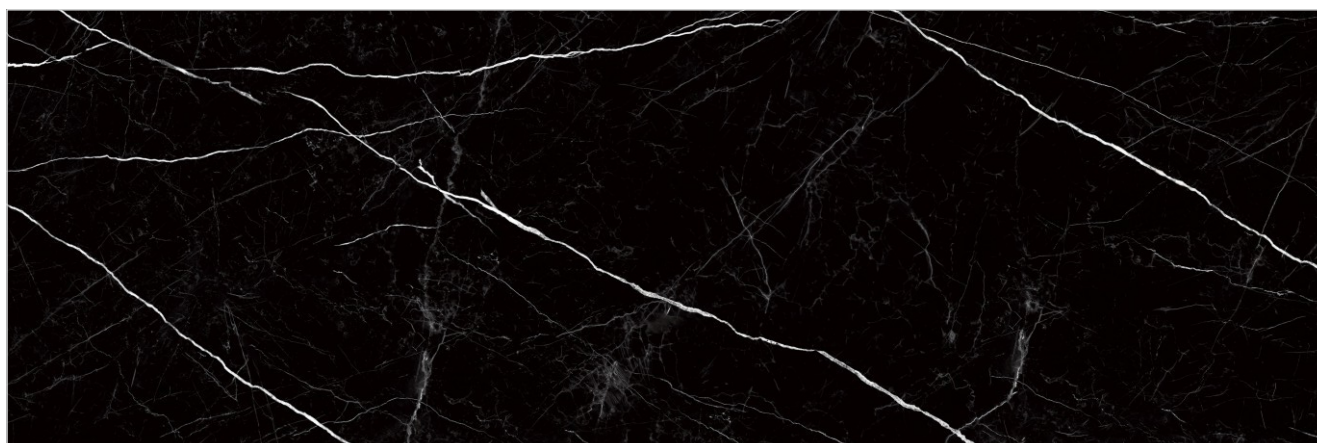

Nero Marquina

Size
800x2400mm

Thickness
15mm

Finish
Glossy

Typology
Colorbody

Face 1