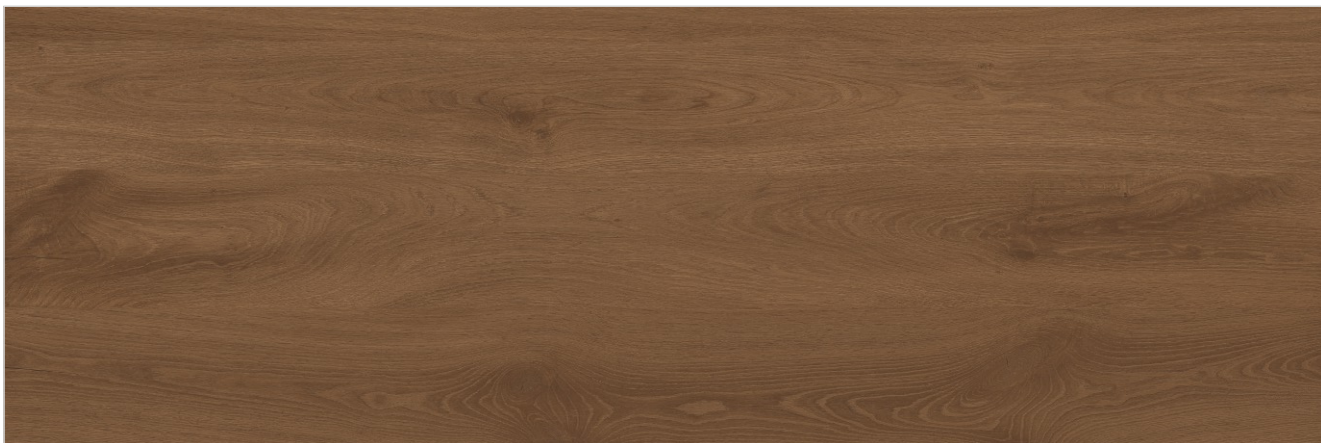

Aspen Walnut

<u>Size</u>	<u>Thickness</u>	<u>Finish</u>	<u>Typology</u>	Face 1
800x2400mm	15mm	Matt	Colorbody