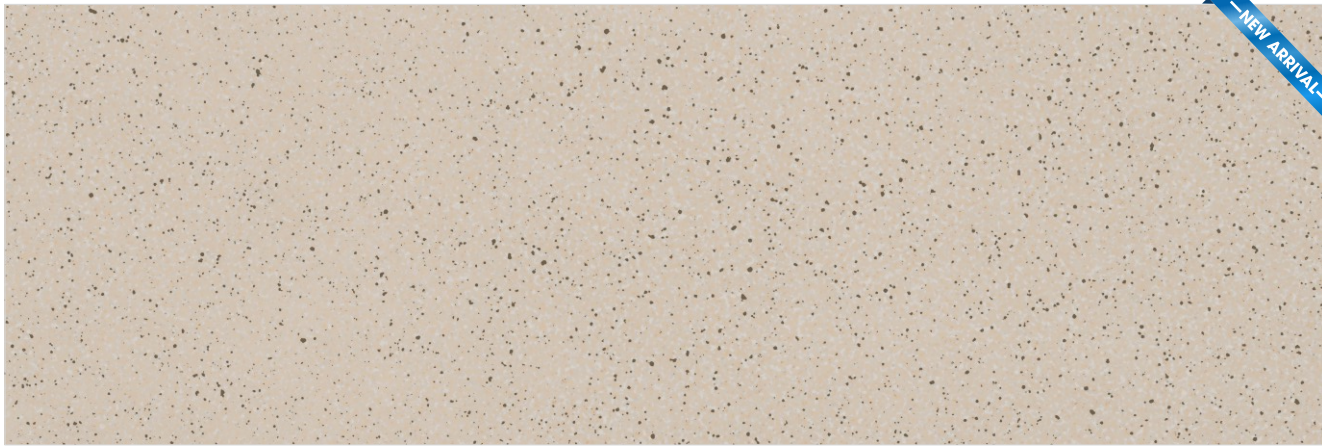

Galaxy Ivory