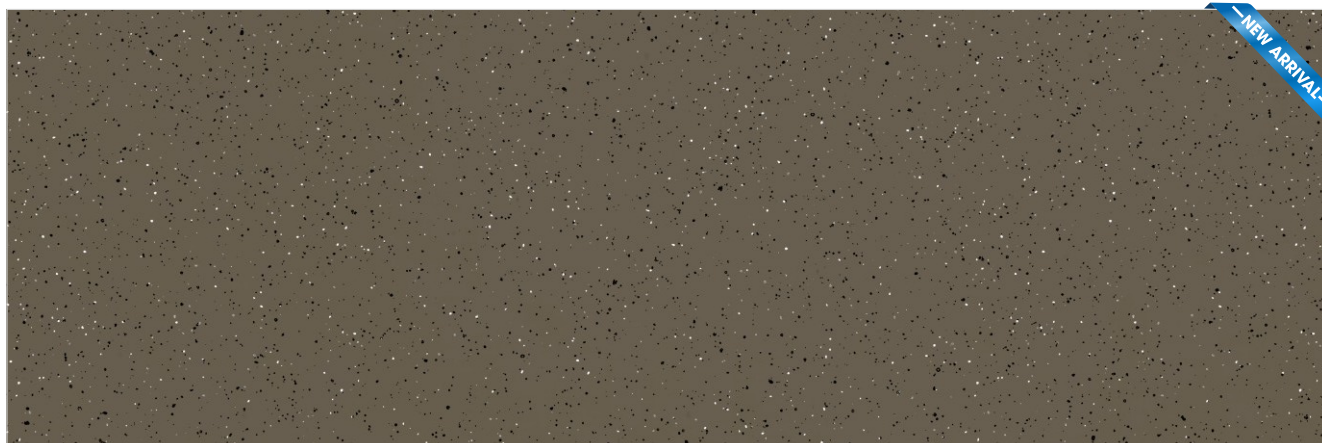

Door/Window
Frame

Kitchen
Unit Top

Flooring Heavy
Traffic Area

Step & Riser

Wash Basin
Top

Table Top

Galaxy Walnut

Size
800x2400mm