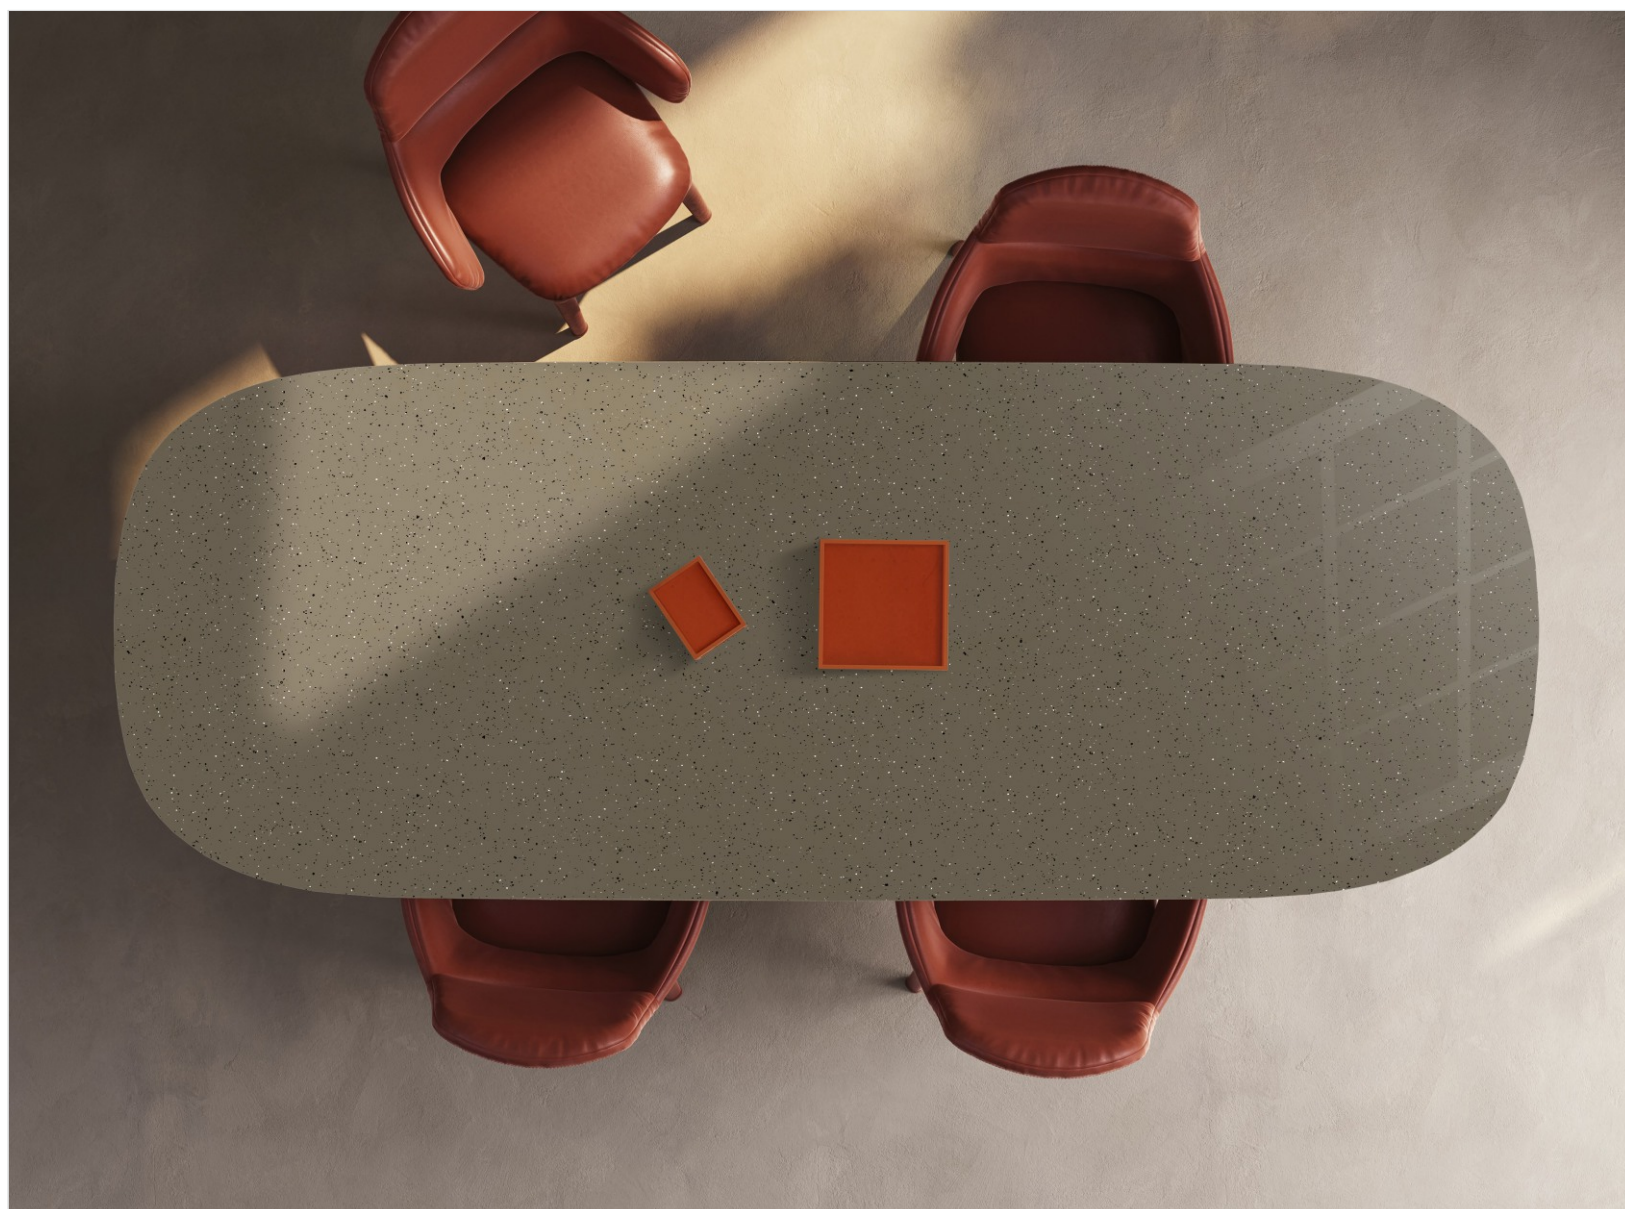

Size
800x2400mm

Thickness
15mm

Finish
Glossy

Typology
Fullbody SNP

Wash Basin

Door/Window
Frame

Kitchen
Unit Top

Flooring Heavy
Traffic Area

Step & Riser

Wash Basin
Top

Table Top