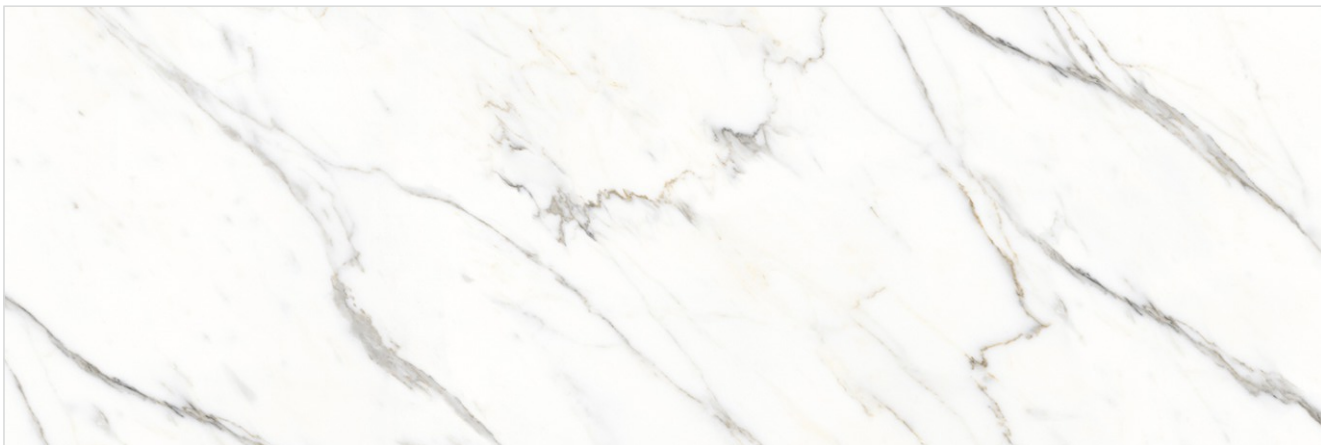

Pacific White

<u>Size</u>	<u>Thickness</u>	<u>Finish</u>	<u>Typology</u>	Face 1
800x2400mm	15mm	Carving	Colorbody	

WHITE BODY