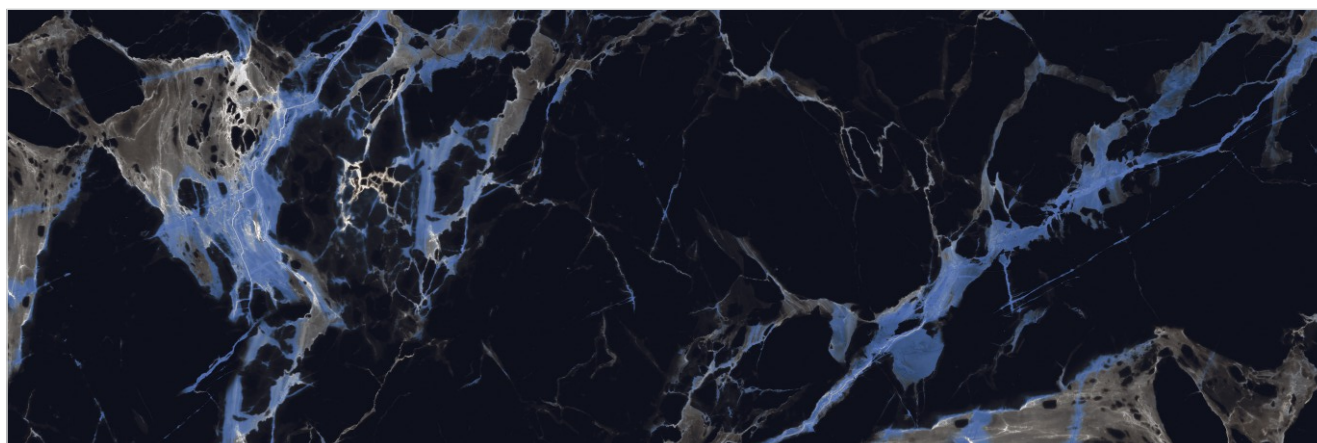

Typology
Colorbody

Face 1

Ocean Blue

Size
800x2400mm

Thickness
15mm

Finish
Glossy

Typology
Colorbody

Face 1