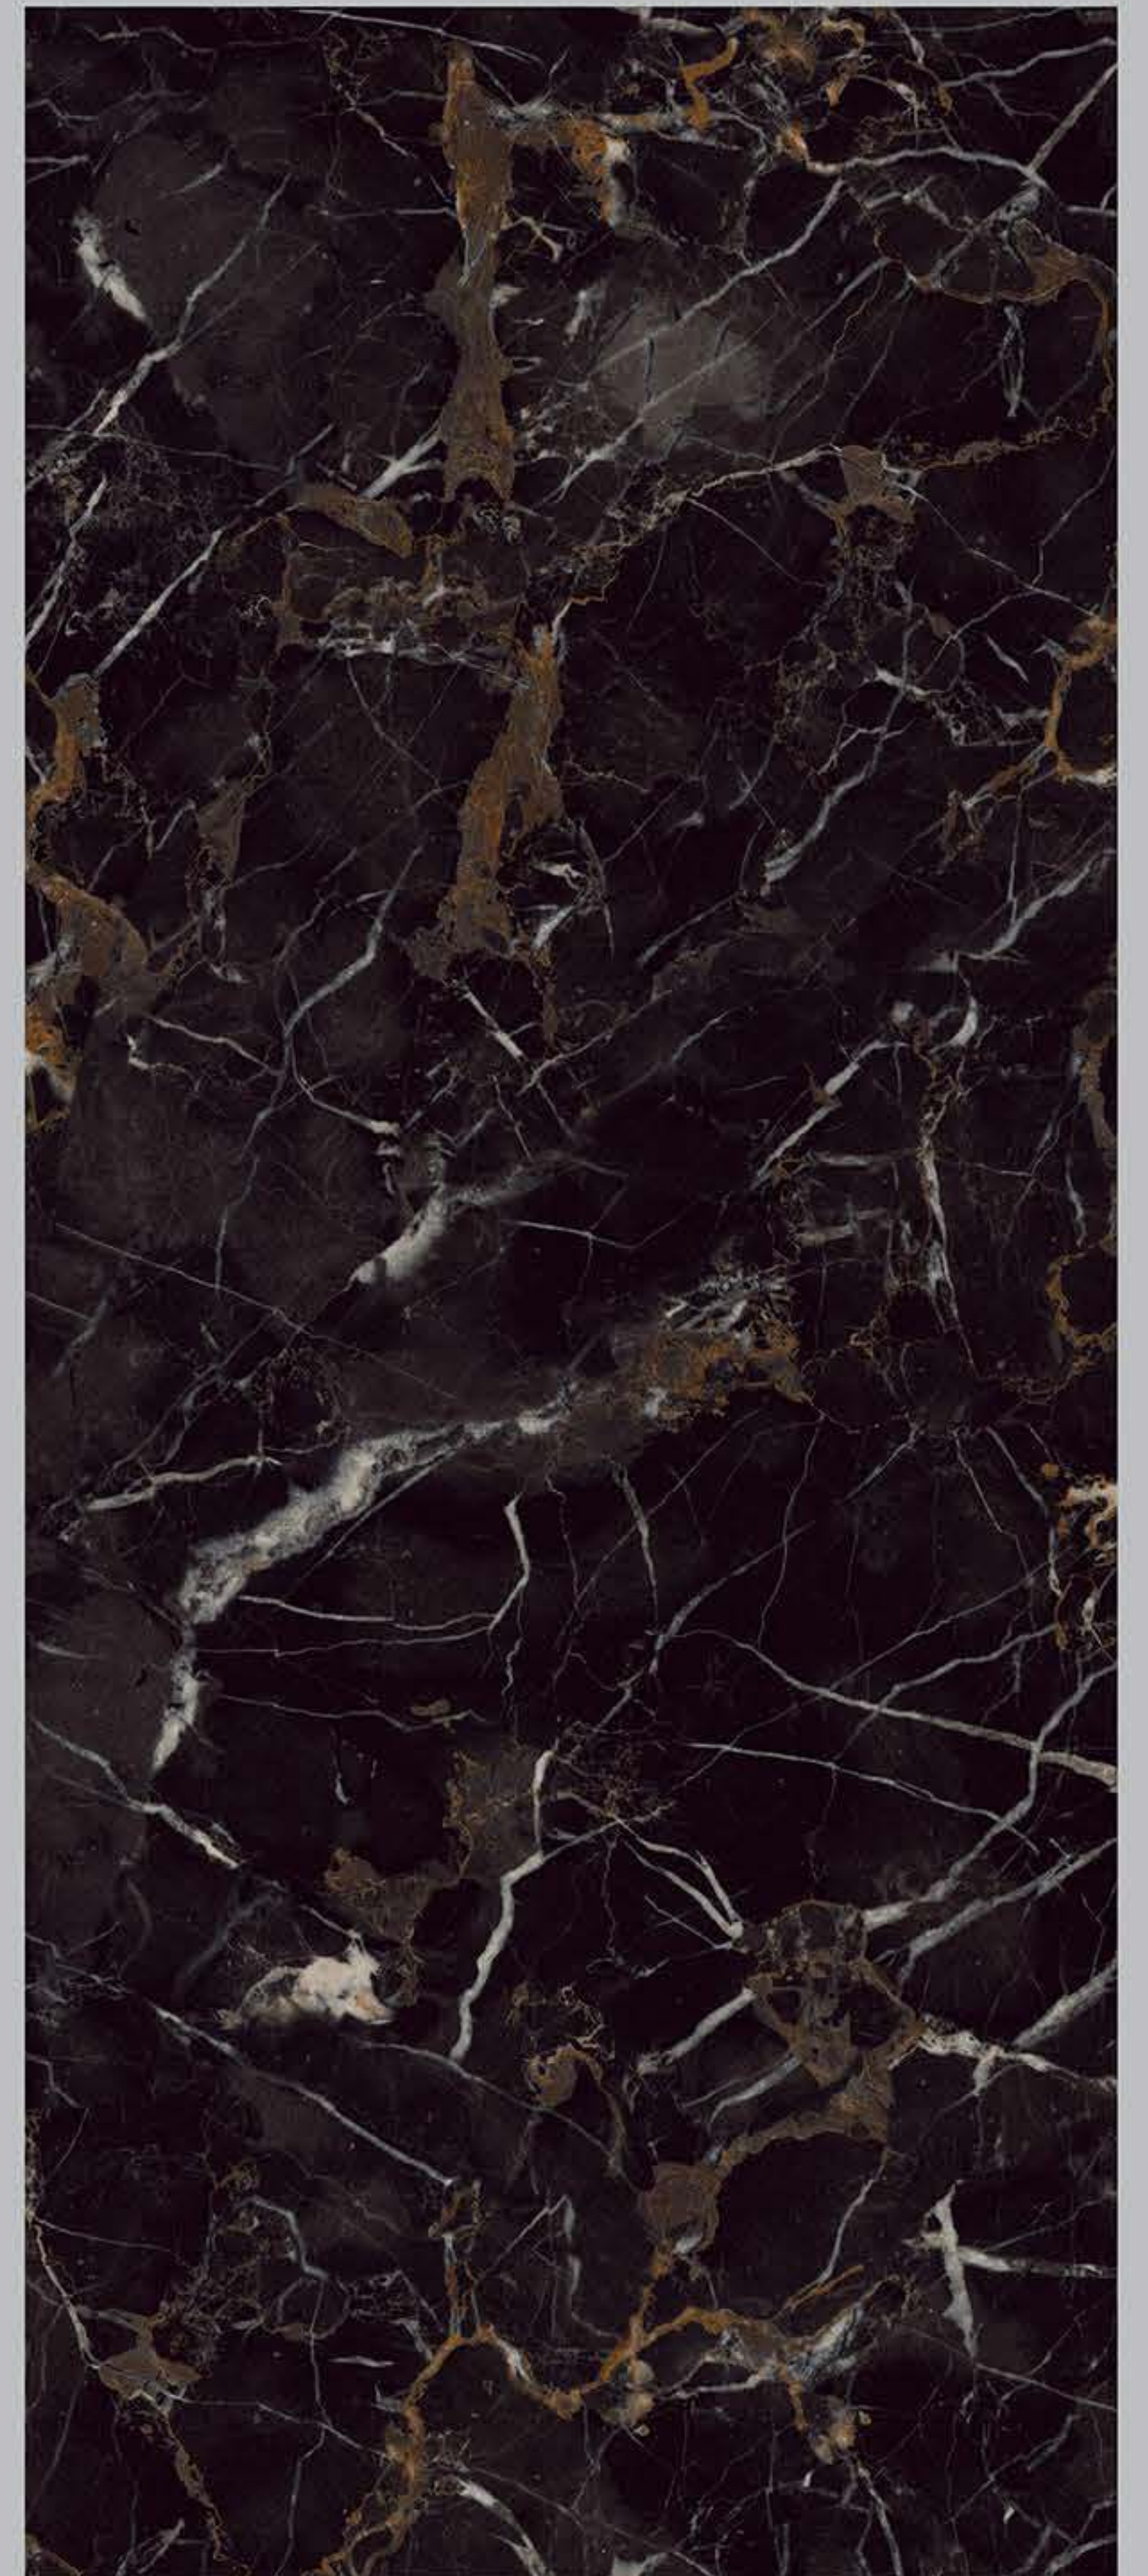

Botanic Black

Size	Surface	Random	Thickness	Type
1200X2800mm	LAGECY	2	6mm	GVT Body
	PULIDO		9mm	

Esparada Nero

Size	Surface	Random	Thickness	Type
1200X2800mm	LAGECY	3	6mm	GVT Body
	PULIDO		9mm	

Infinito

Size	Surface	Random	Thickness	Type
1200X2800mm	LAGECY	2	6mm	GVT Body
	PULIDO		9mm	