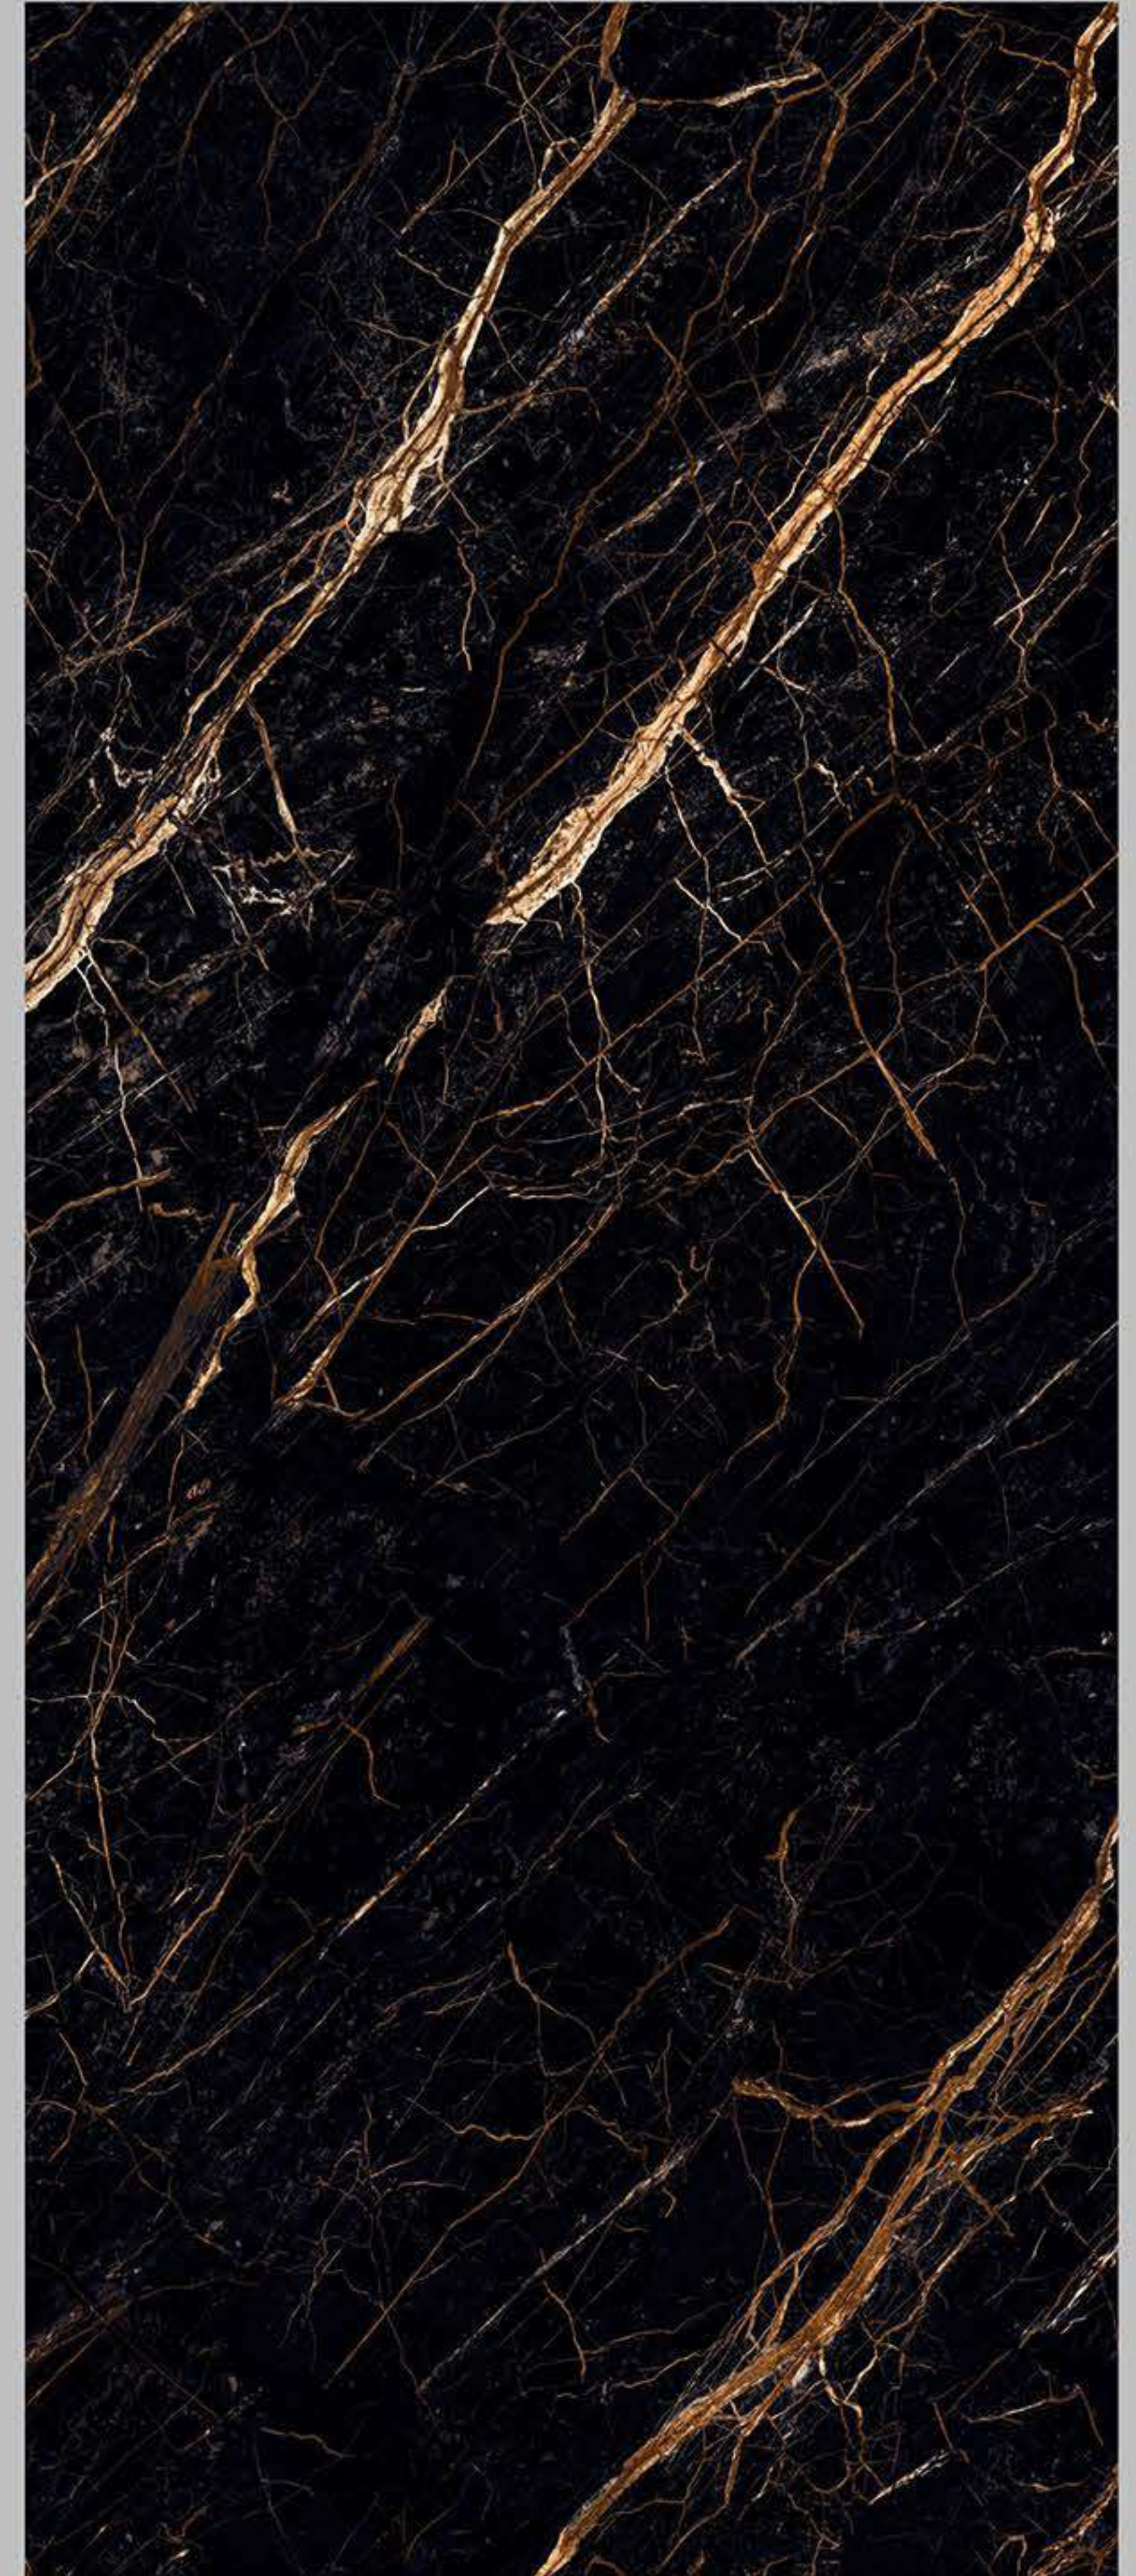

Magma Black BOOK MACTH

Size	Surface	Random	Thickness	Type
1200X2800mm	LAGECY	2	6mm	GVT Body
	PULIDO		9mm