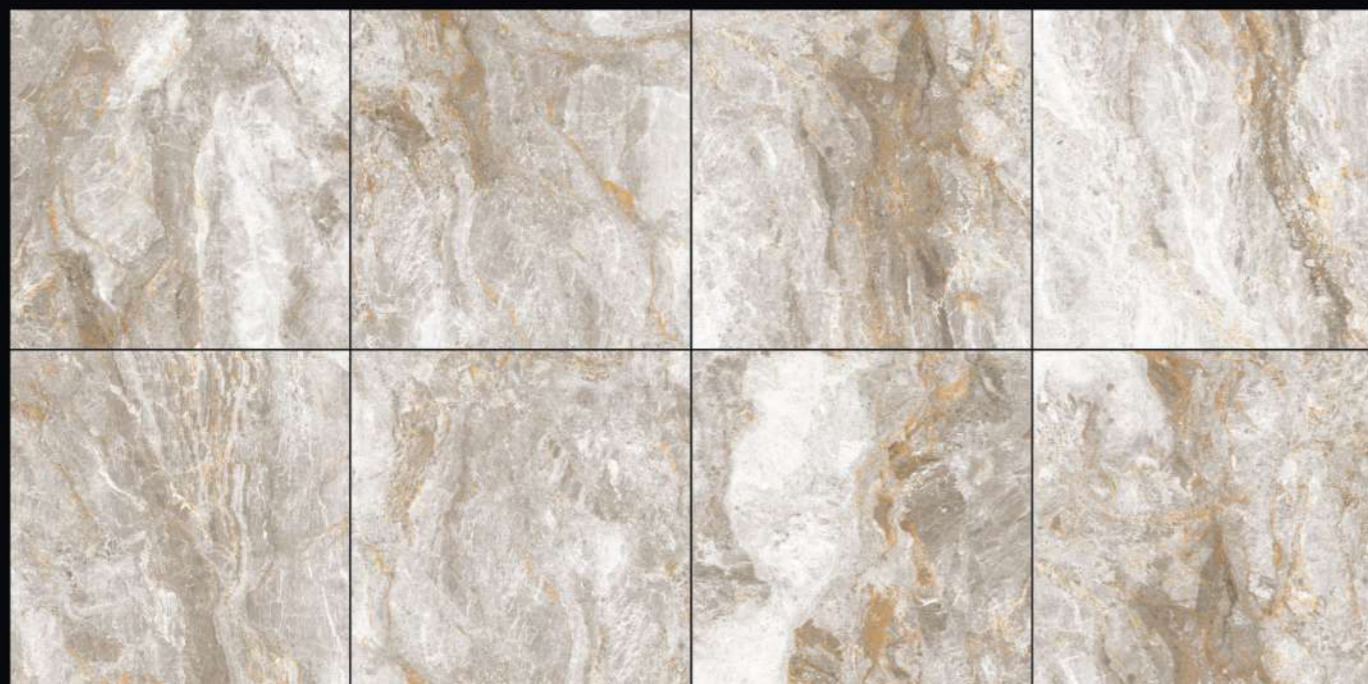

SILKWAY DUNE

Glossy Finish
8 Random

600x600mm
GLAZED VITRIFIED TILES