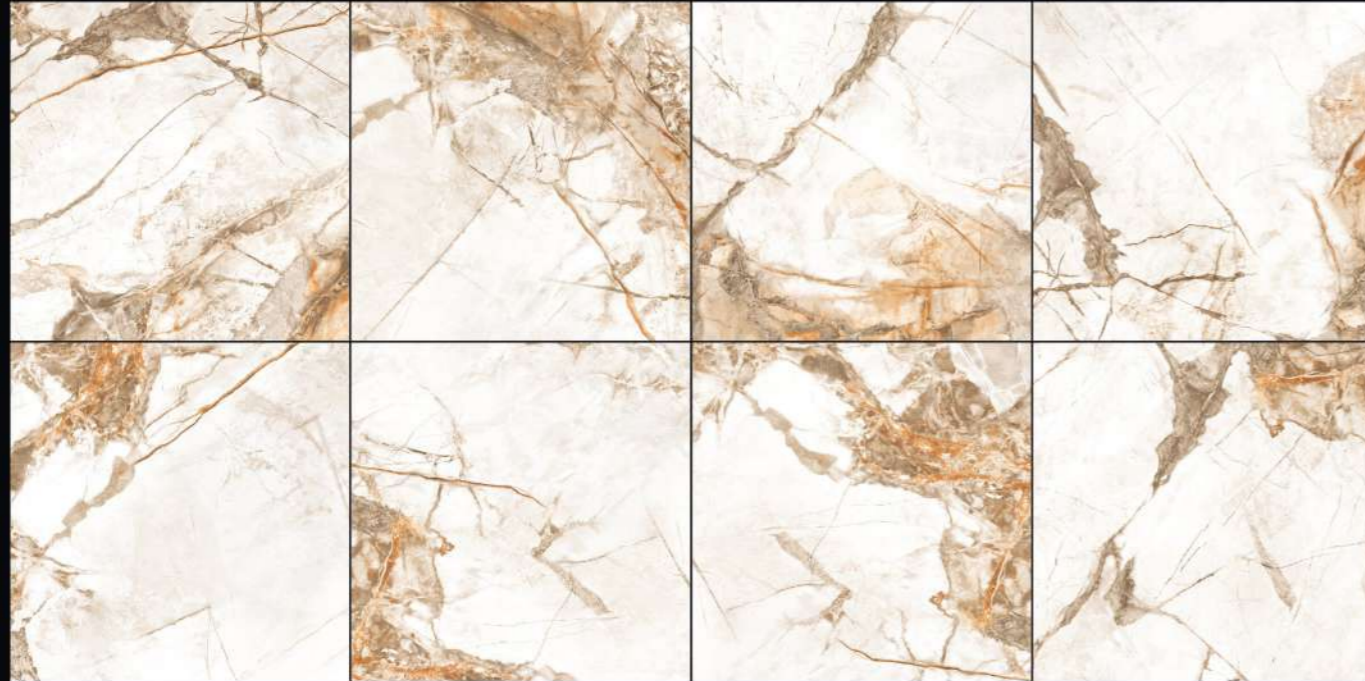

SEETOR GOLD

Glossy Finish
10 Random

600x600mm
GLAZED VITRIFIED TILES