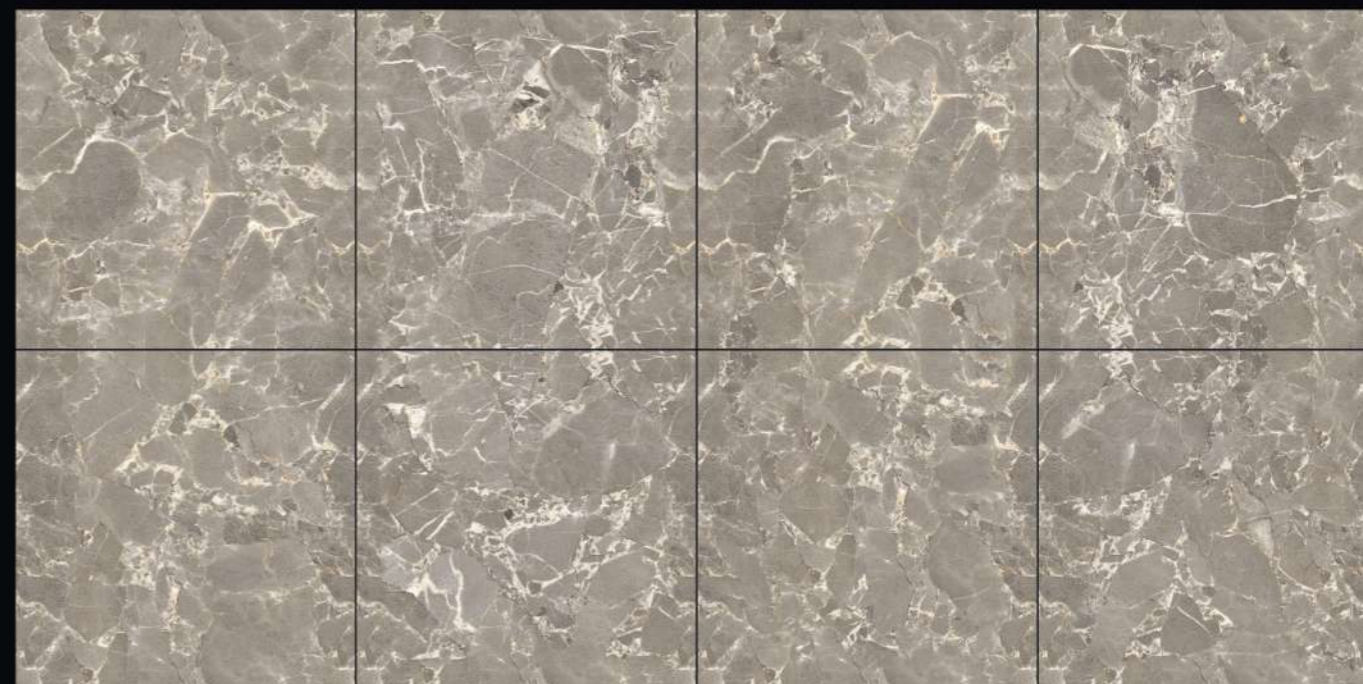

# IMPERIAL DUNE

**Glossy Finish**  
8 Random

**600x600mm**  
GLAZED VITRIFIED TILES

**Glossy Finish**  
8 Random

**600x600mm**  
GLAZED VITRIFIED TILES