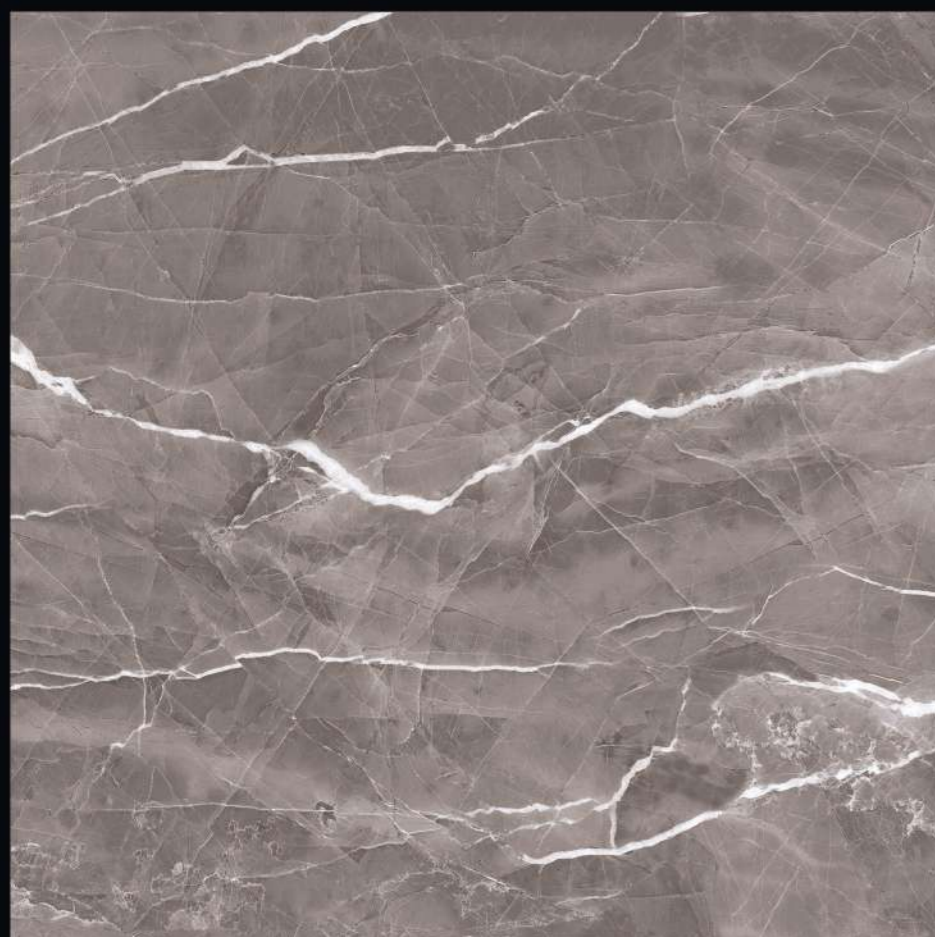

# LAGUNA CHOCO

**Glossy Finish**  
10 Random

**600x600mm**  
GLAZED VITRIFIED TILES

**Glossy Finish**  
8 Random

**600x600mm**  
GLAZED VITRIFIED TILES