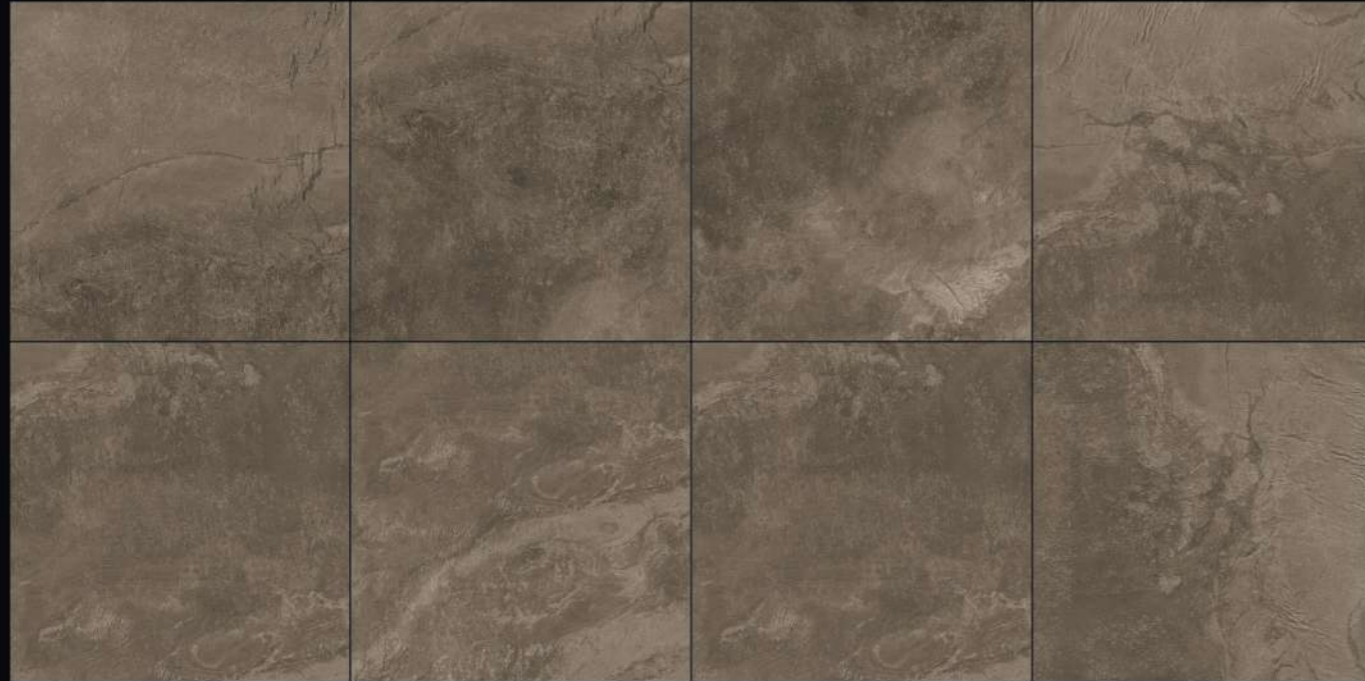

THUNELER STROM

Glossy Finish
6 Random

600x600mm
GLAZED VITRIFIED TILES