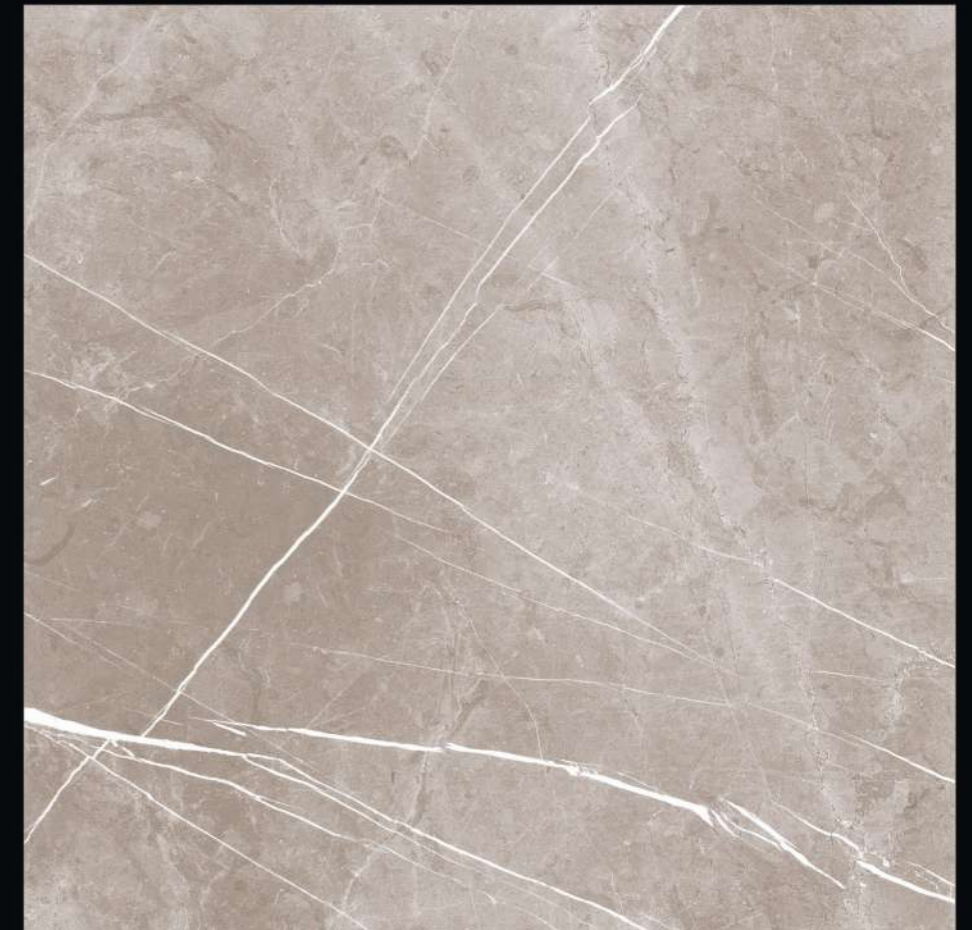

# WELMER

**Glossy Finish**  
8 Random

**600x600mm**  
GLAZED VITRIFIED TILES

**Glossy Finish**  
6 Random

**600x600mm**  
GLAZED VITRIFIED TILES