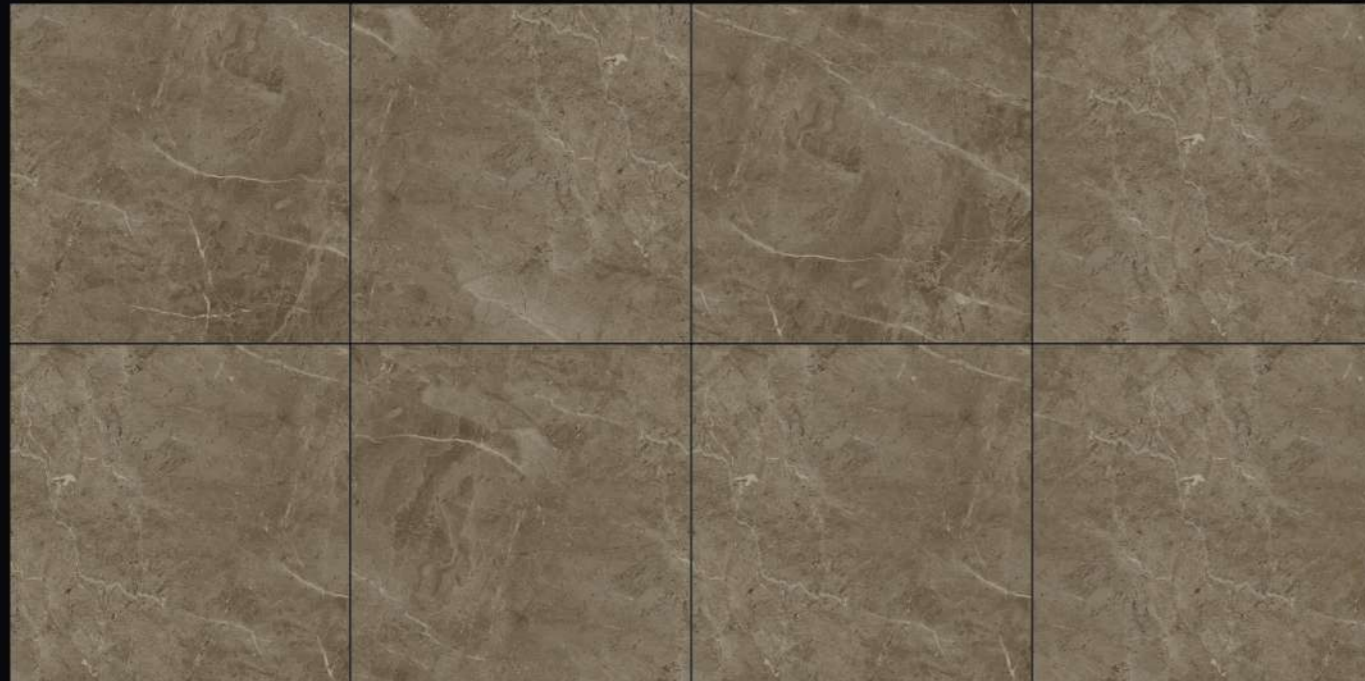

DECK BLACK

Glossy Finish
6 Random

600x600mm
GLAZED VITRIFIED TILES