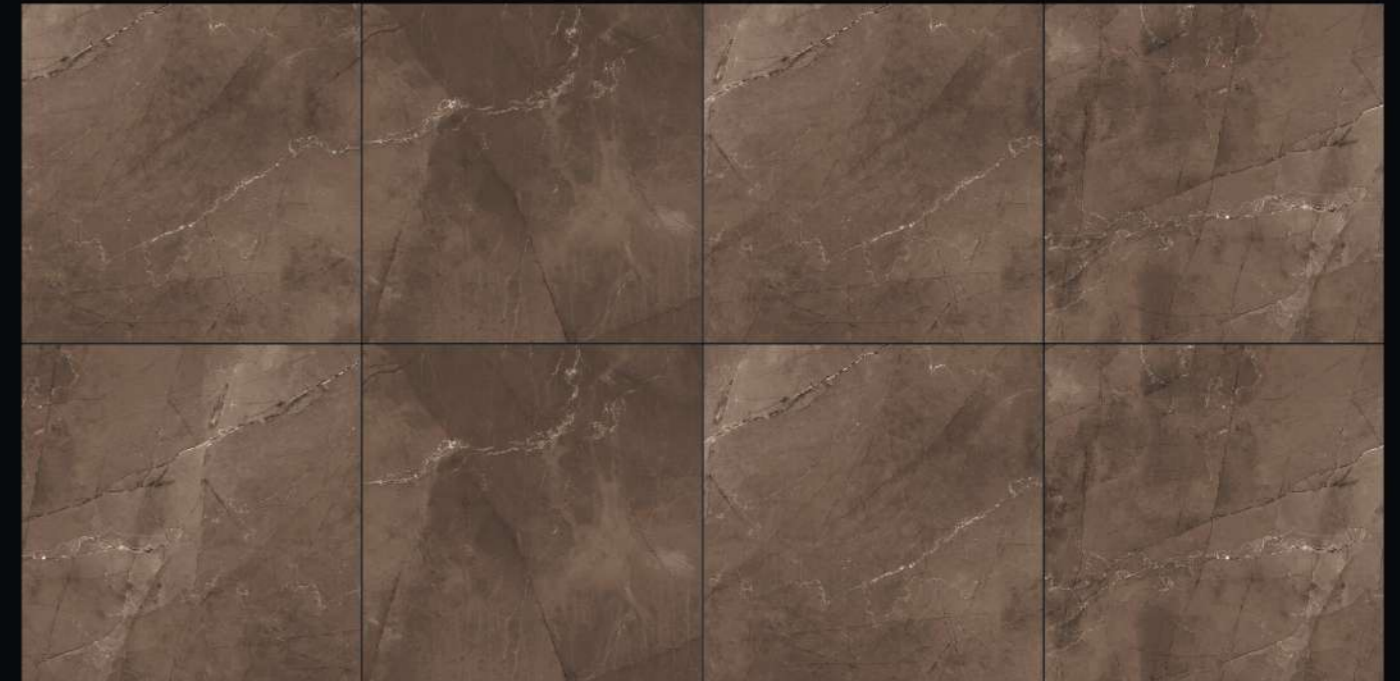

Glossy Finish
5 Random

600x600mm
GLAZED VITRIFIED TILES