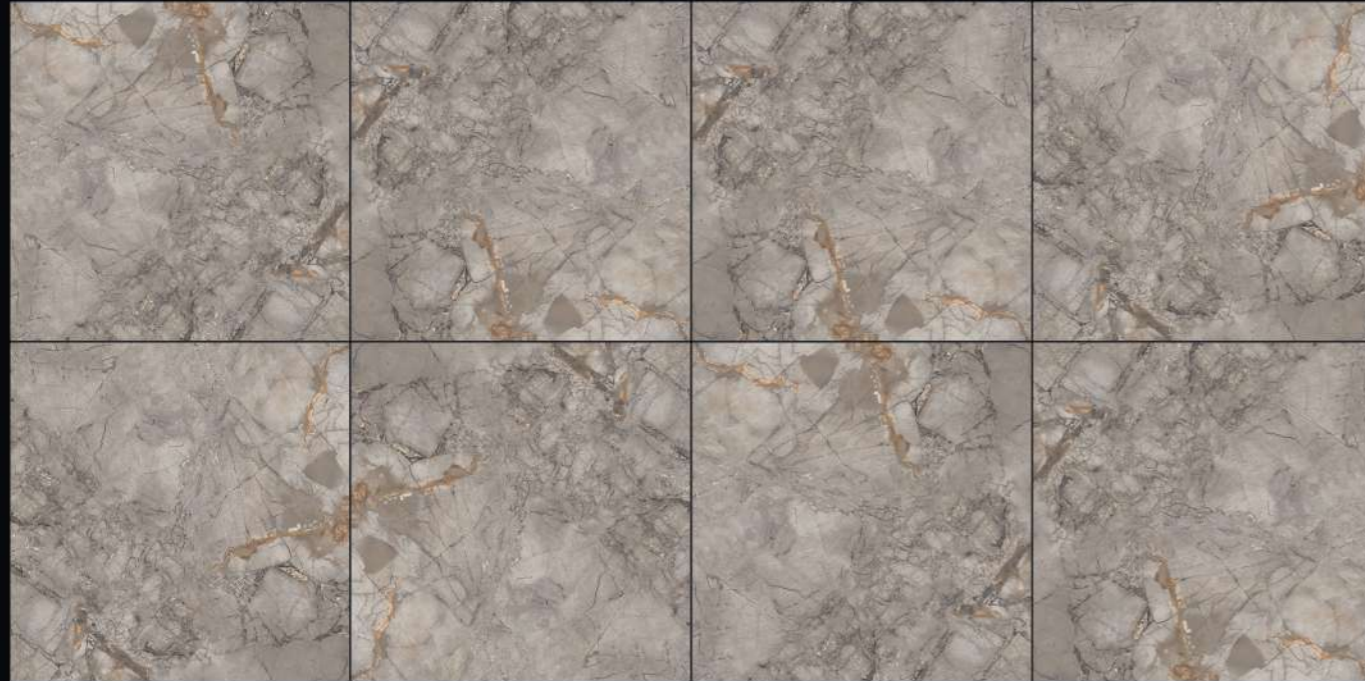

# PRICIES NERO

**Glossy Finish**  
1 Random

**600x600mm**  
GLAZED VITRIFIED TILES

**Glossy Finish**  
10 Random

**600x600mm**  
GLAZED VITRIFIED TILES