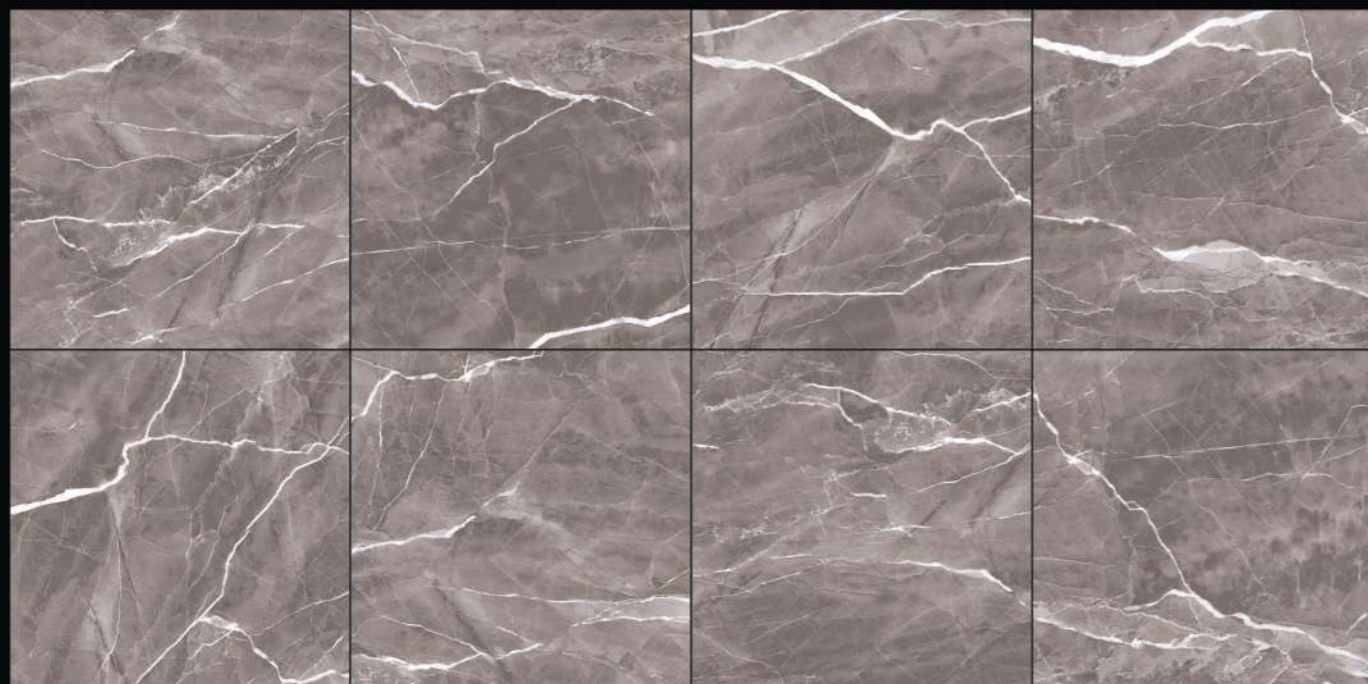

LAGUNA CHOCO

Glossy Finish
10 Random

600x600mm
GLAZED VITRIFIED TILES