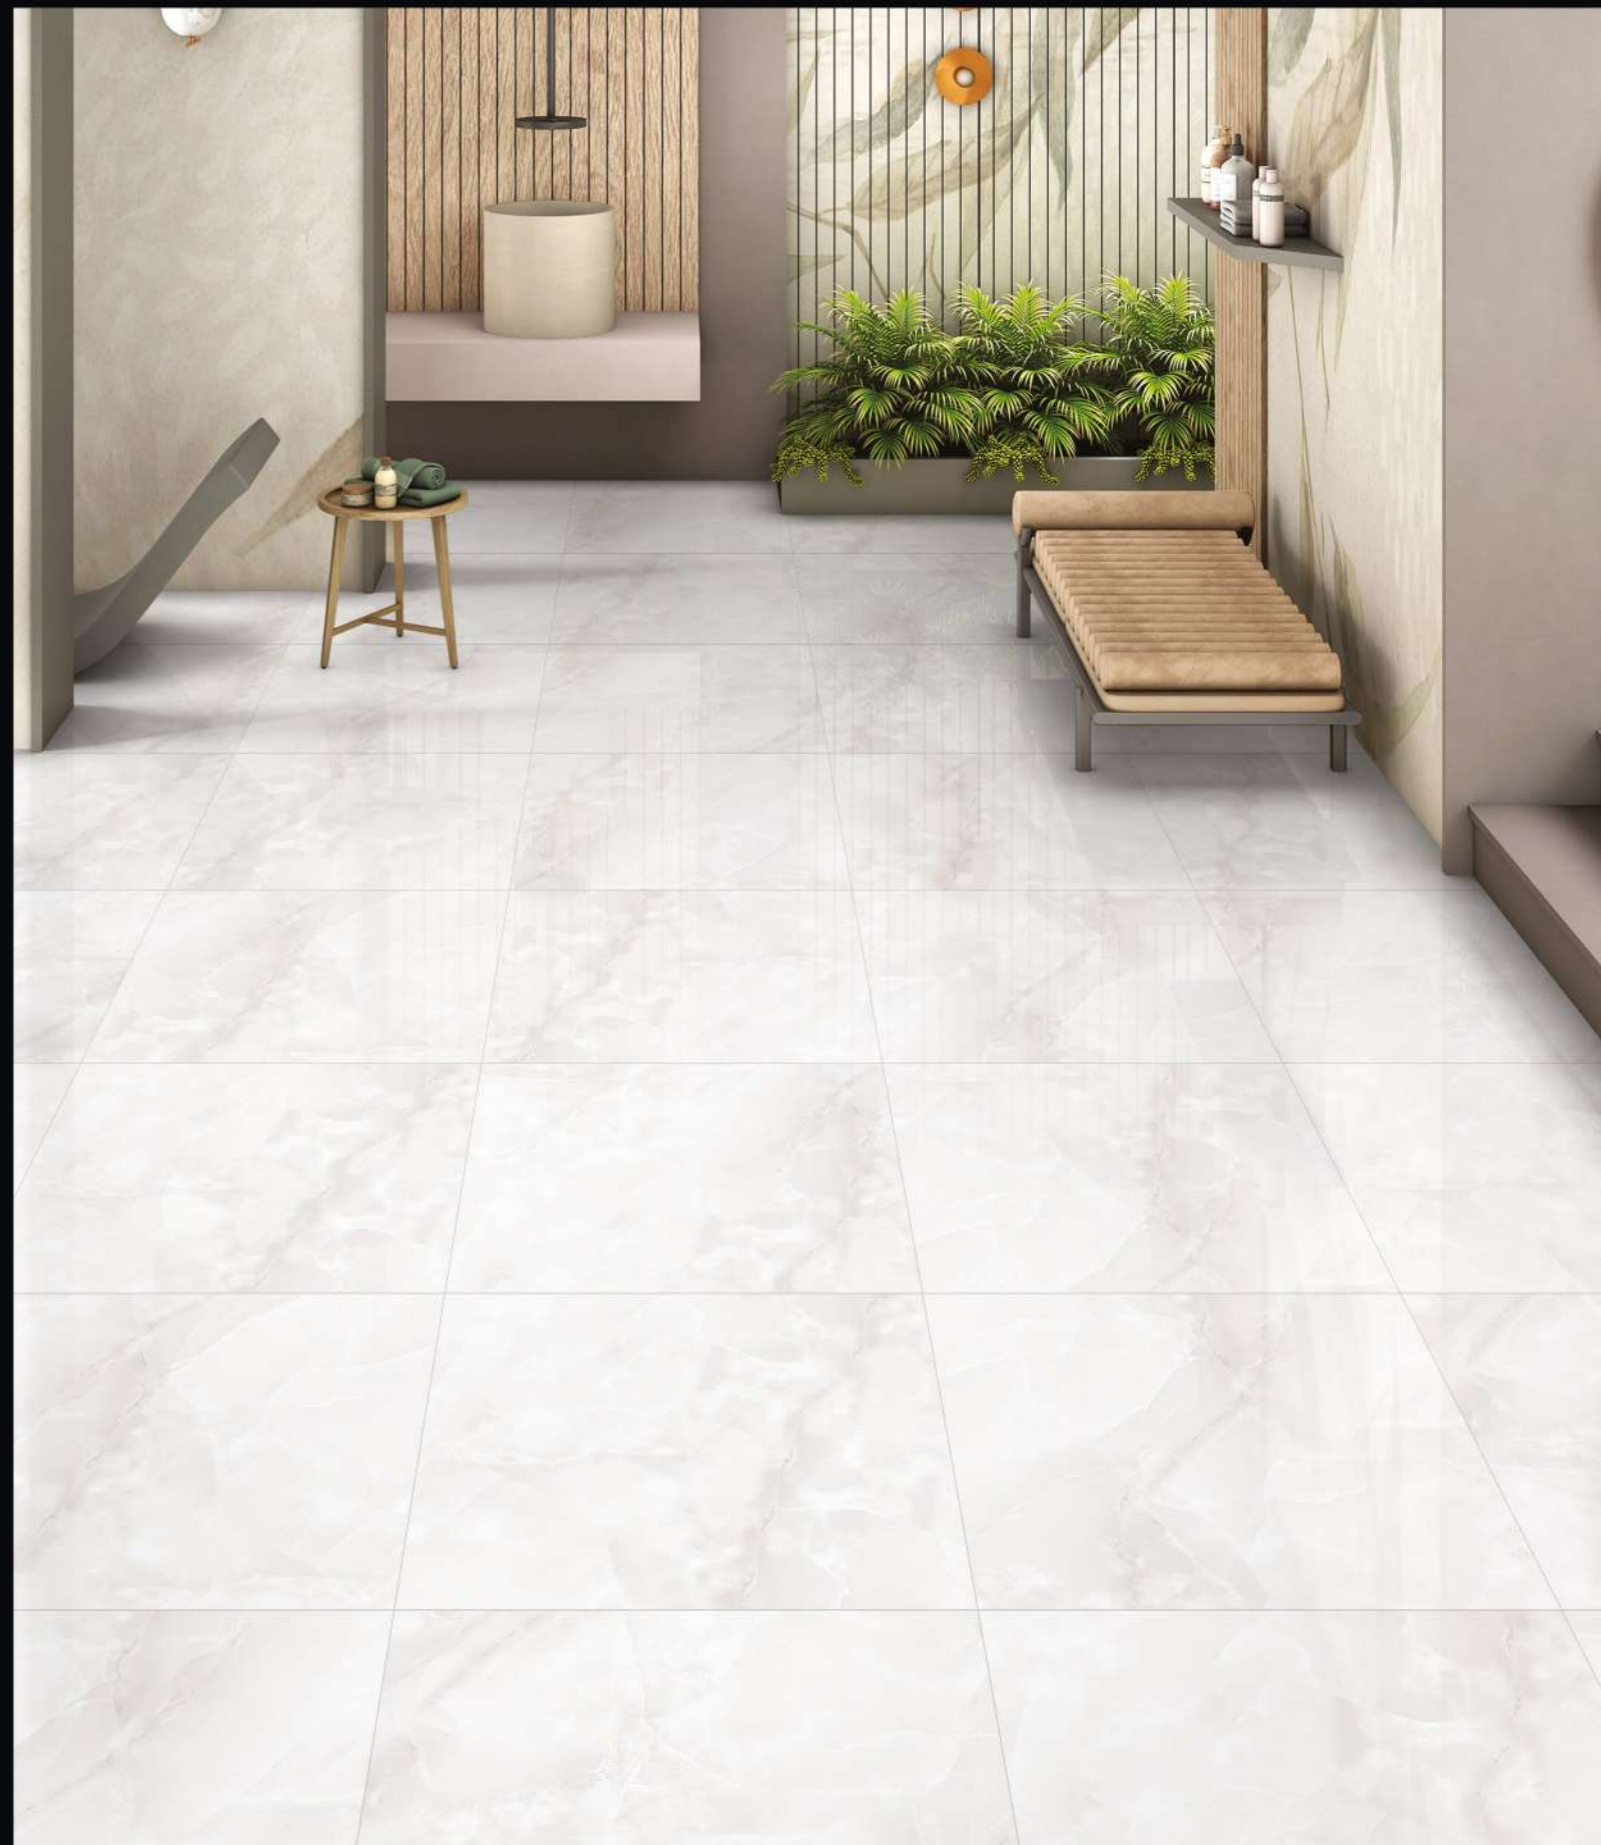

# ARMANI BEIGE

**Glossy Finish**  
8 Random

**600x600mm**  
GLAZED VITRIFIED TILES

**Glossy Finish**  
4 Random

**600x600mm**  
GLAZED VITRIFIED TILES

**Glossy Finish**  
6 Random

**600x600mm**  
GLAZED VITRIFIED TILES