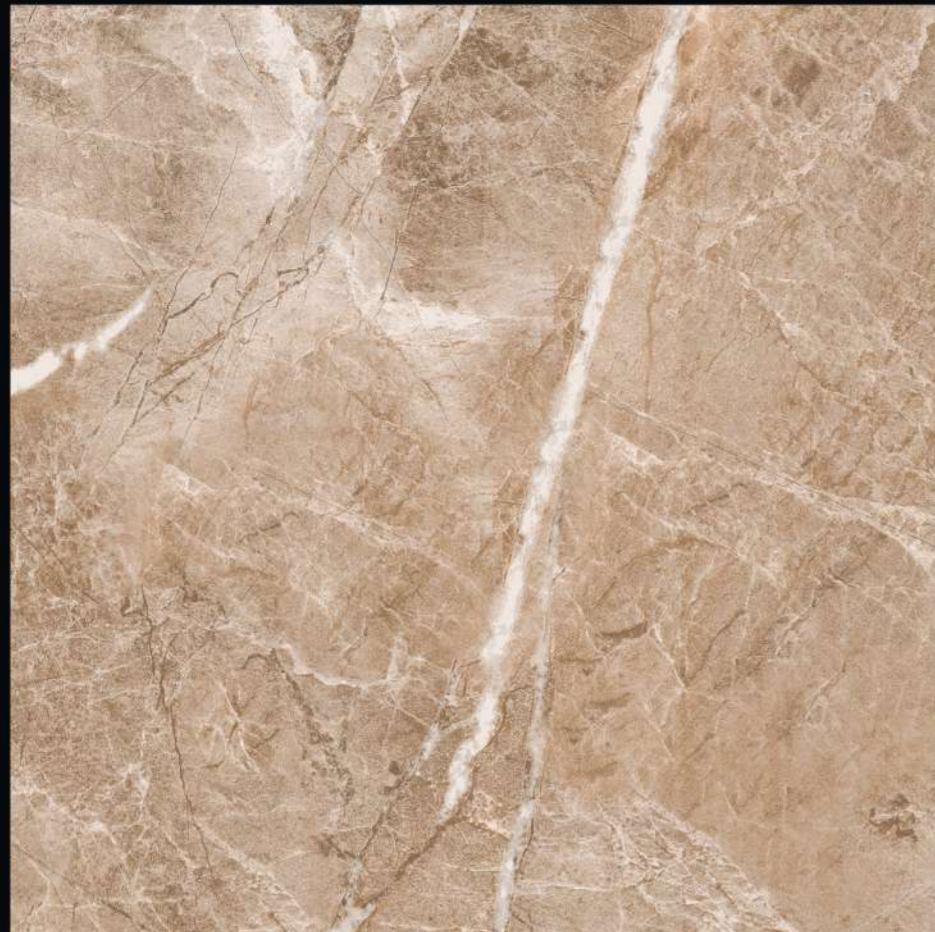

TEMPTATION

Glossy Finish
10 Random

600x600mm
GLAZED VITRIFIED TILES