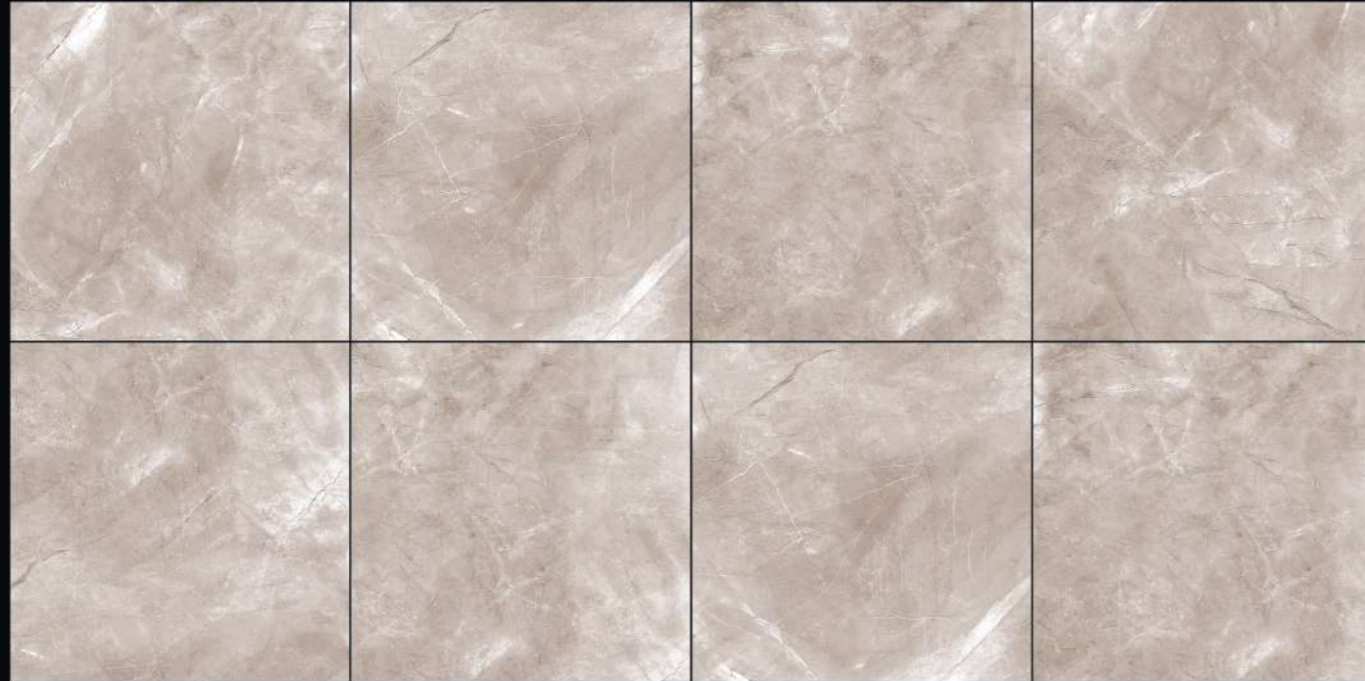

ZENDER ONE

Glossy Finish
6 Random

600x600mm
GLAZED VITRIFIED TILES