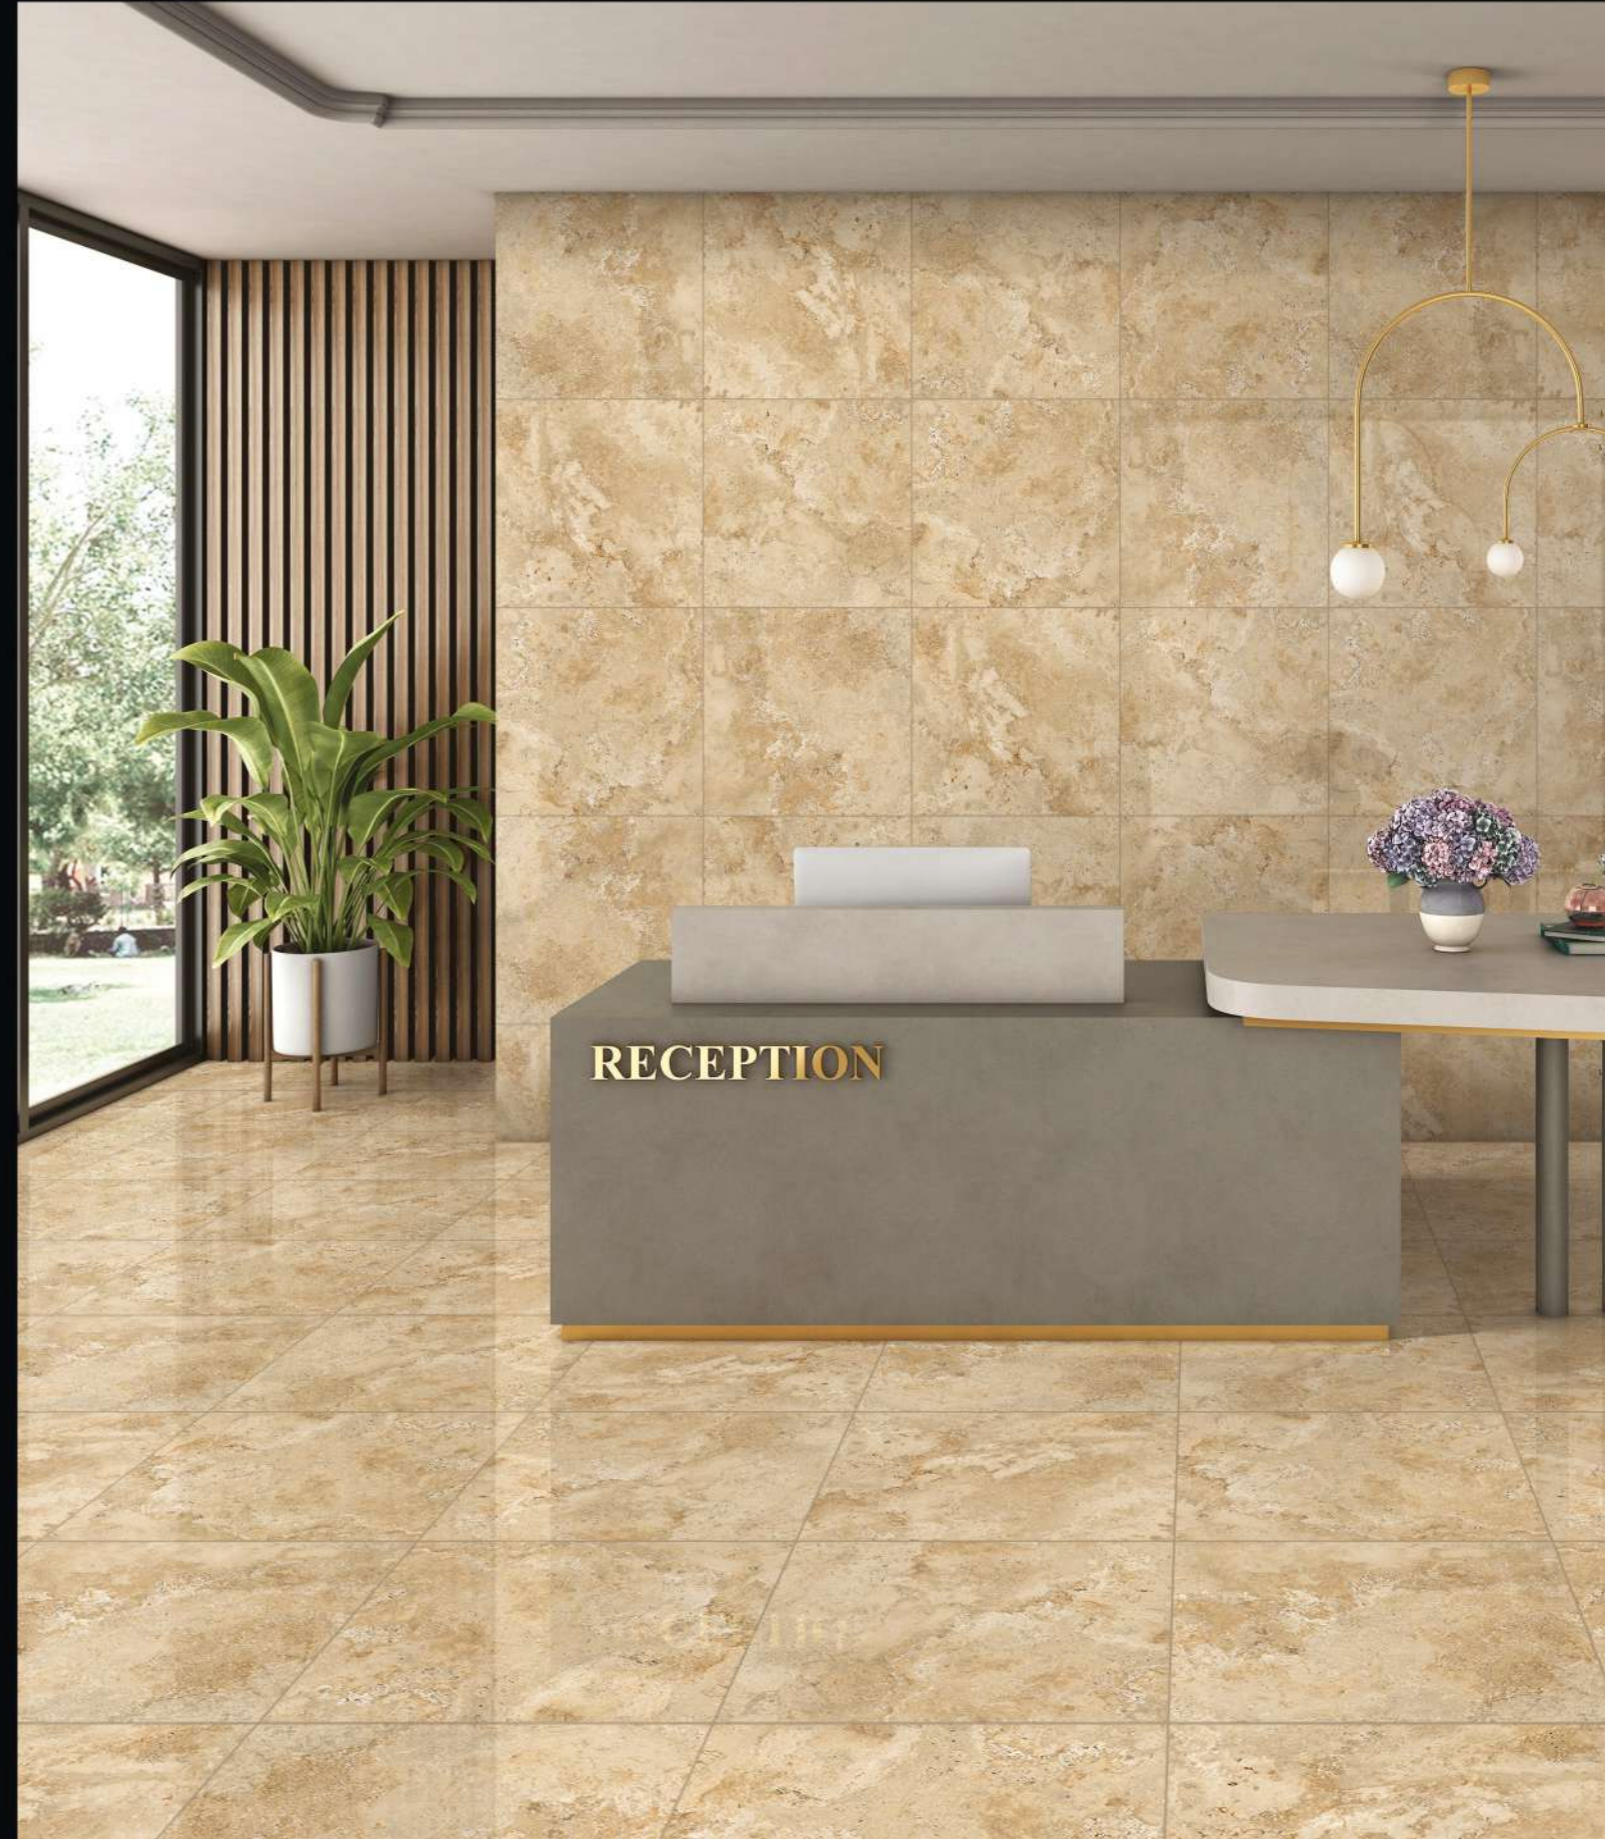

PICASO BEIGE

Glossy Finish
4 Random

600x600mm
GLAZED VITRIFIED TILES