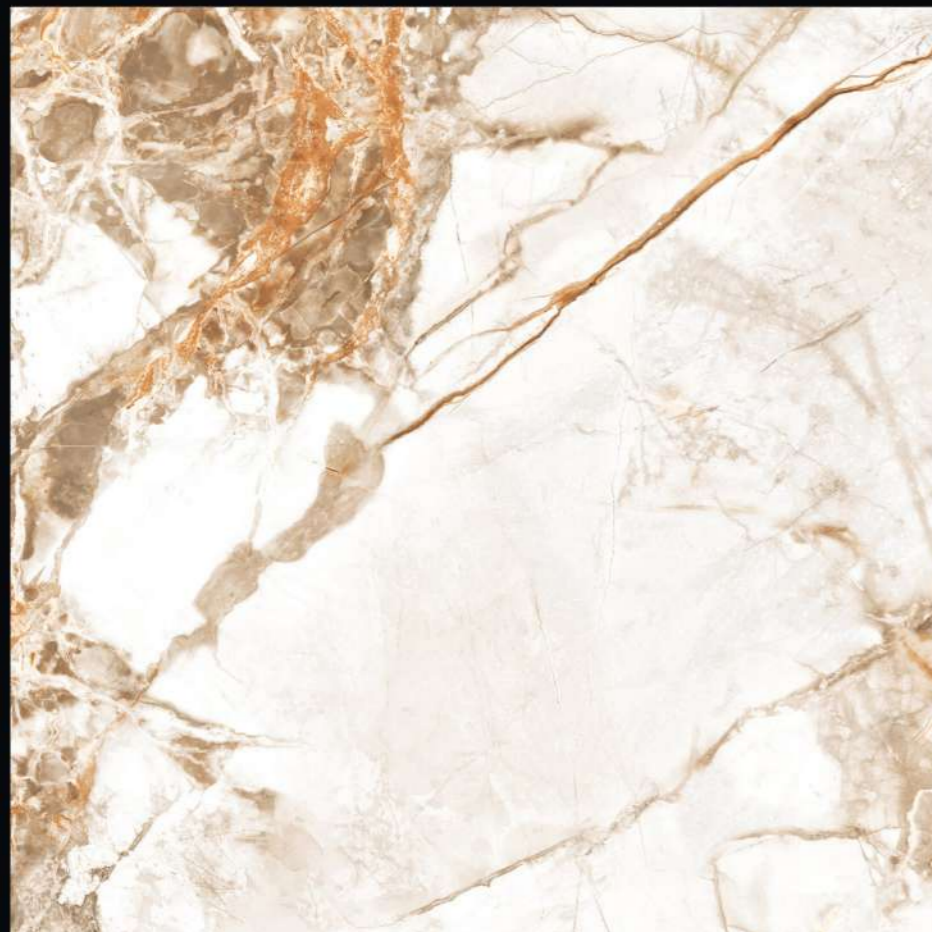

SEETOR GOLD

Glossy Finish
10 Random

600x600mm
GLAZED VITRIFIED TILES