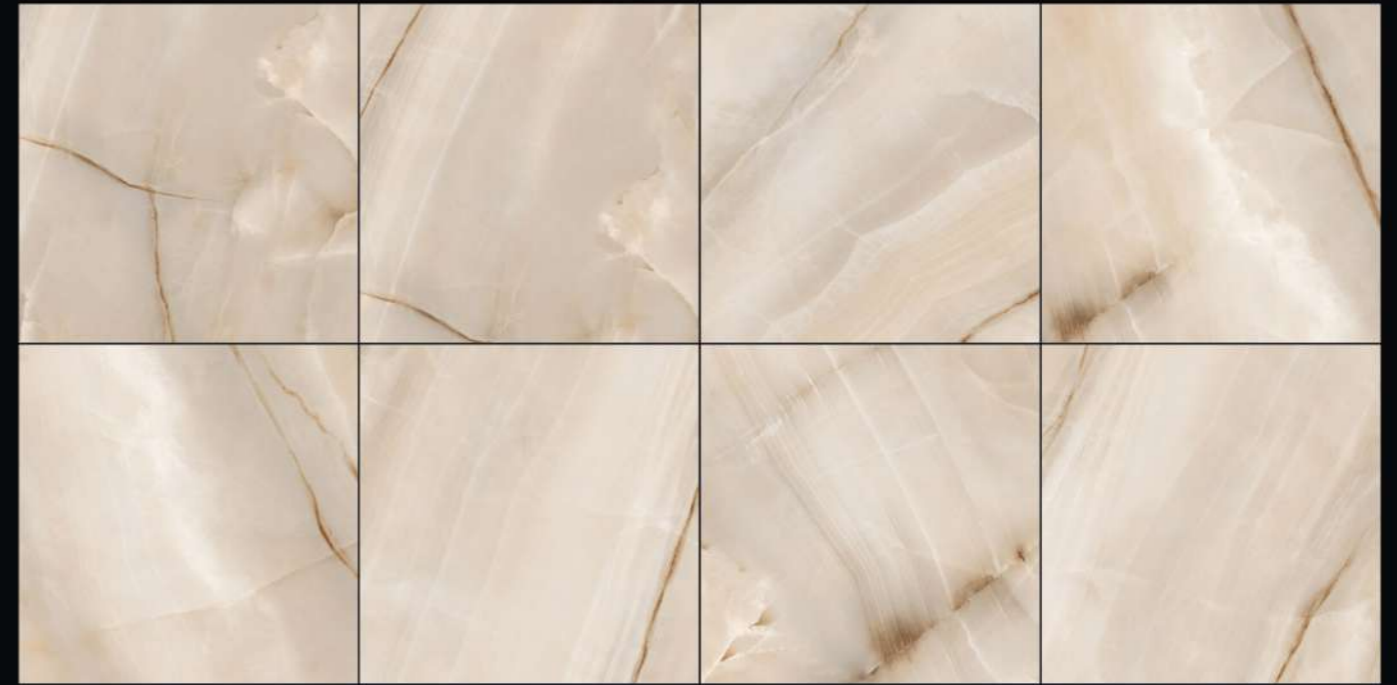

# ONYX MORATIES

**Glossy Finish**  
10 Random

**600x600mm**  
GLAZED VITRIFIED TILES

**Glossy Finish**  
10 Random

**600x600mm**  
GLAZED VITRIFIED TILES