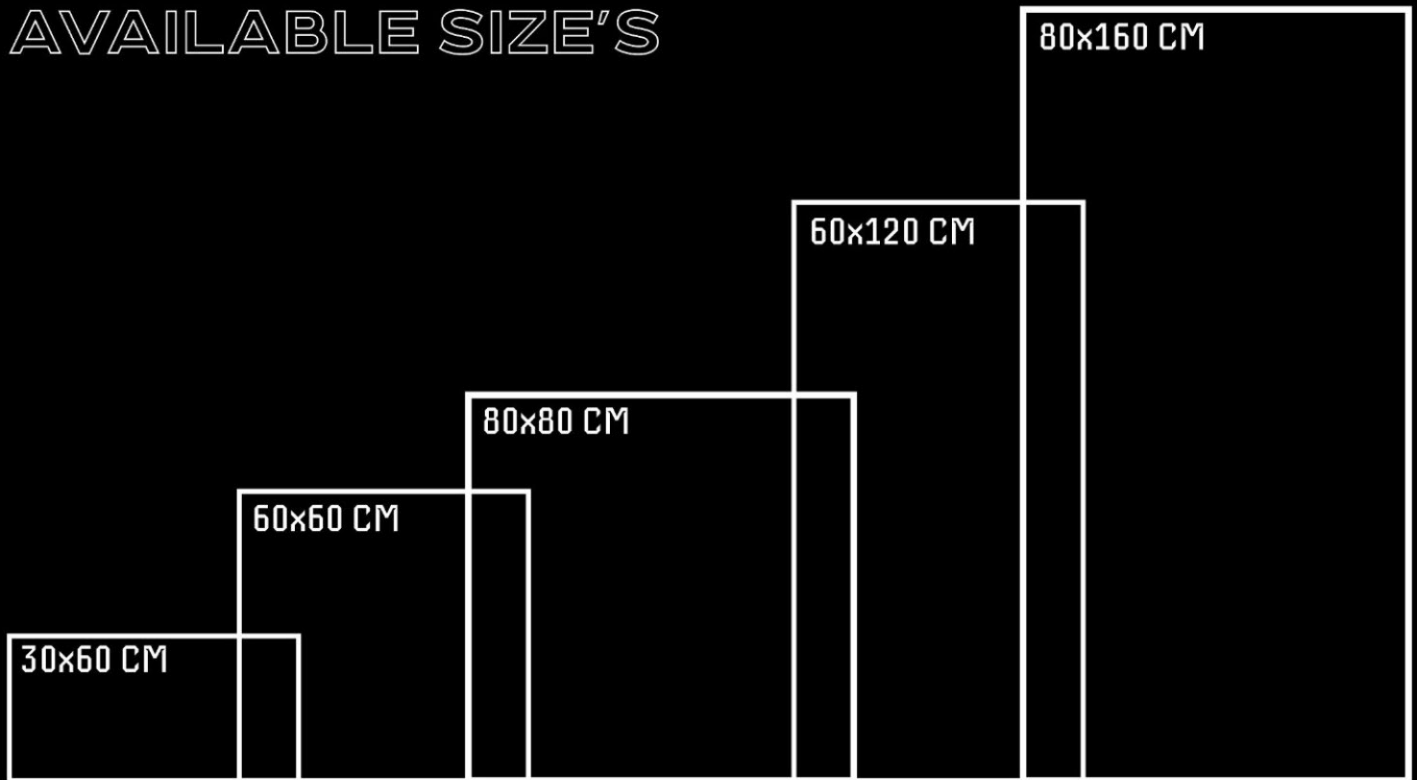

AVAILABLE SIZE'S

ADVANTAGE & FEATURES

Nature, technology, science and design. Top quality ceramic surfaces by our Ceramic are compact and impermeable, because they're made from pure minerals pressed and sintered at more than 1200°C. The best choice, for durability, safety, hygiene and beauty.