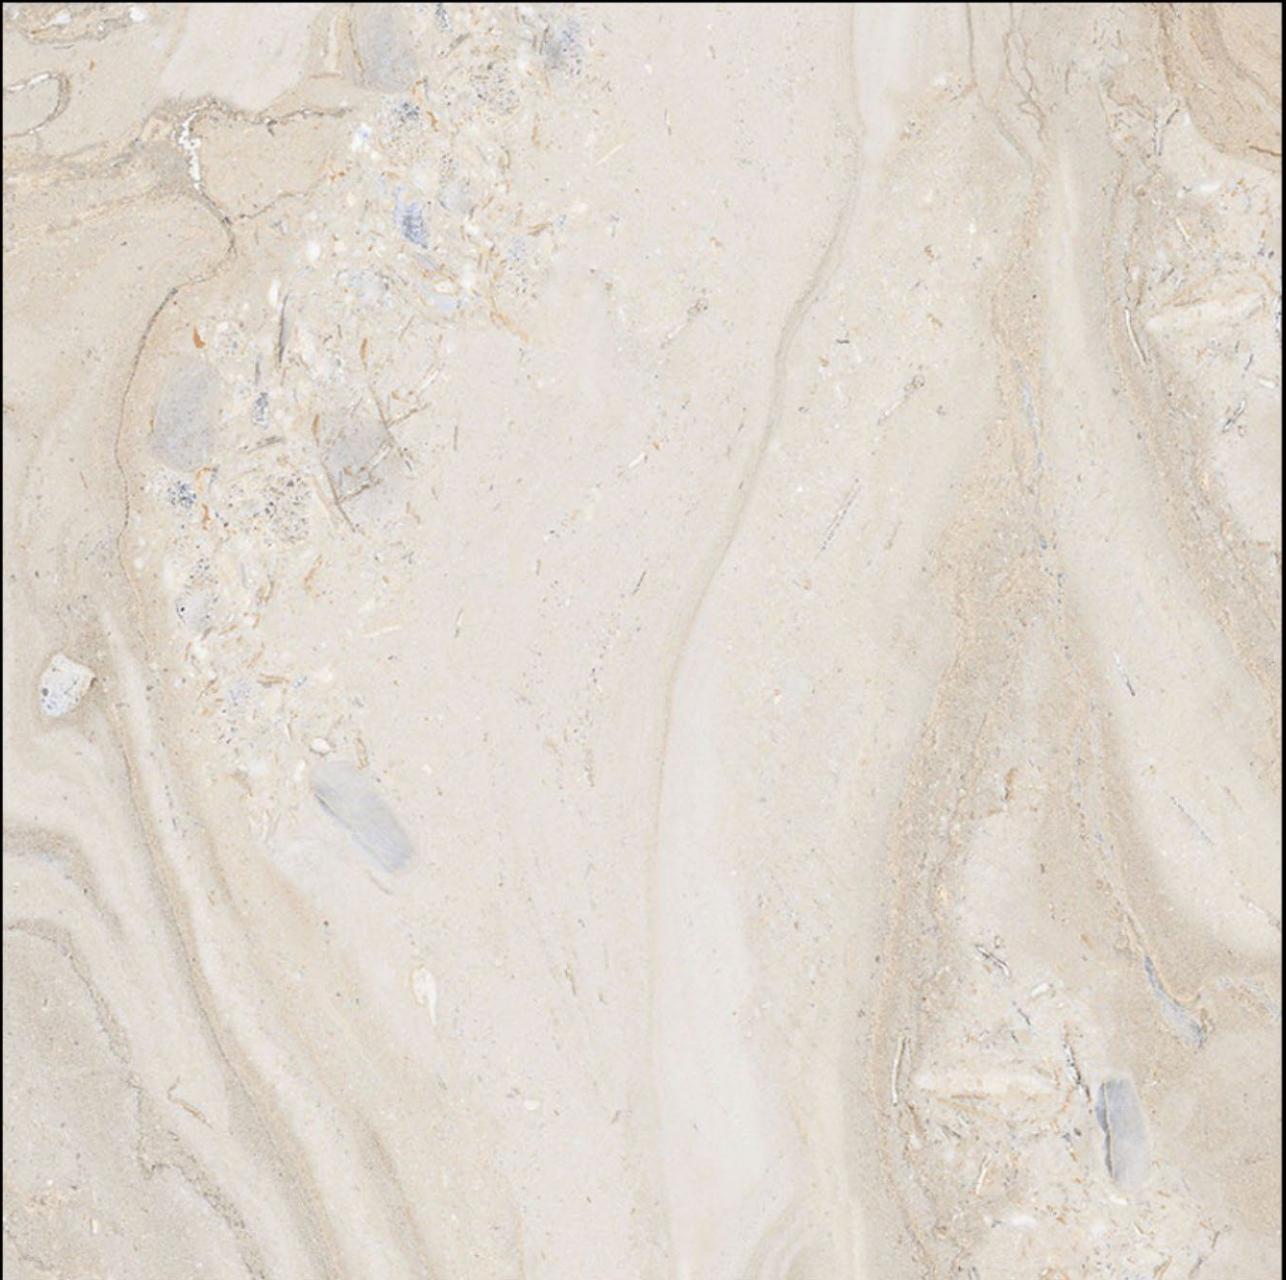

800 X 800 MM
600 X 600 MM

ESPRIT
CREMA

5 RANDOM